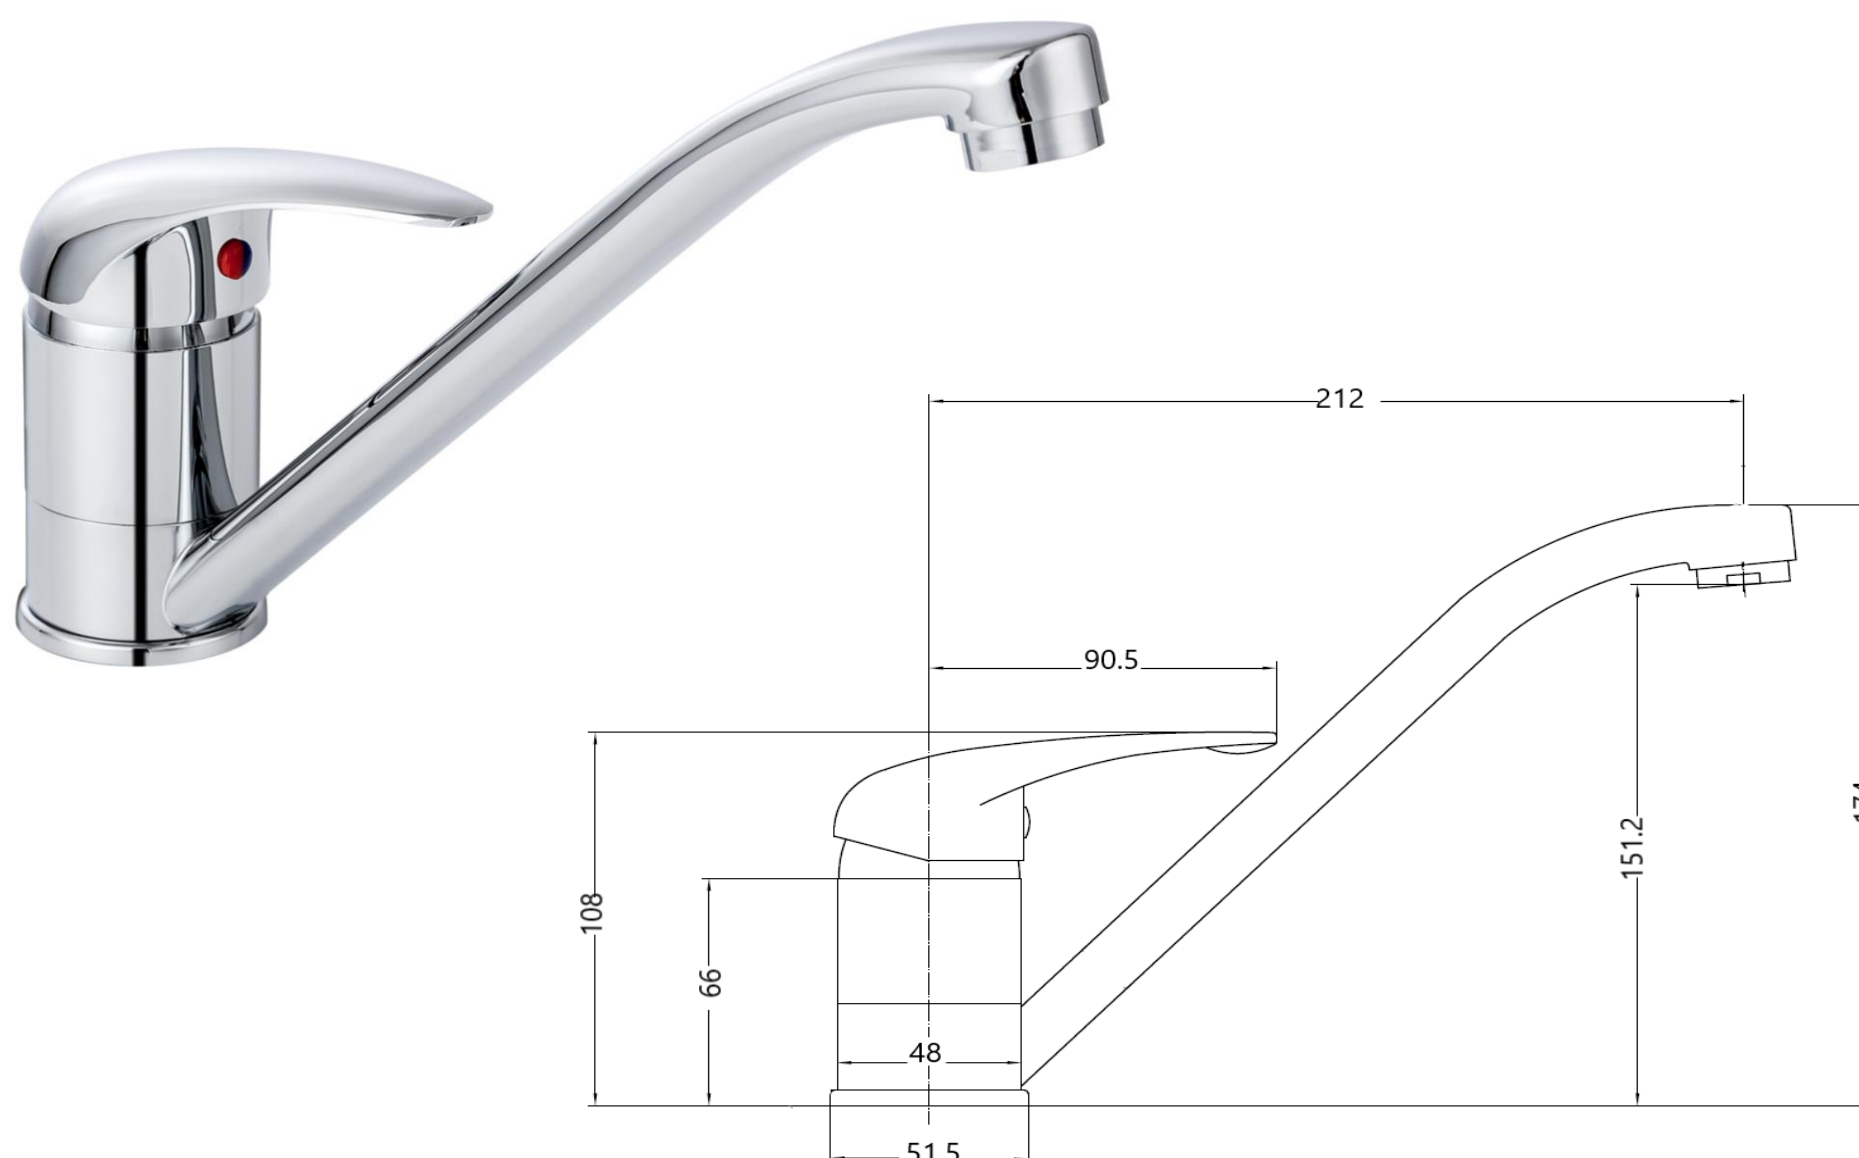

Product Data Sheet

Prima Code	BPR1063
Description	Single Lever Mixer Tap
Colour	Chrome
Material	Chrome
Minimum Pressure	0.3 bar
Maximum Pressure	6 bar
Spout Type	Swivel
Operation	Single lever
Spout Reach(mm)	212
Spout Height (mm)	151
Product Height (mm)	174
Base/Handle Width (mm)	51
Base Diameter (mm)	51
Tap Hole requirement (mm)	30
Guarantee	10 years
WRAS approved (/certificate)	WRAS Approved