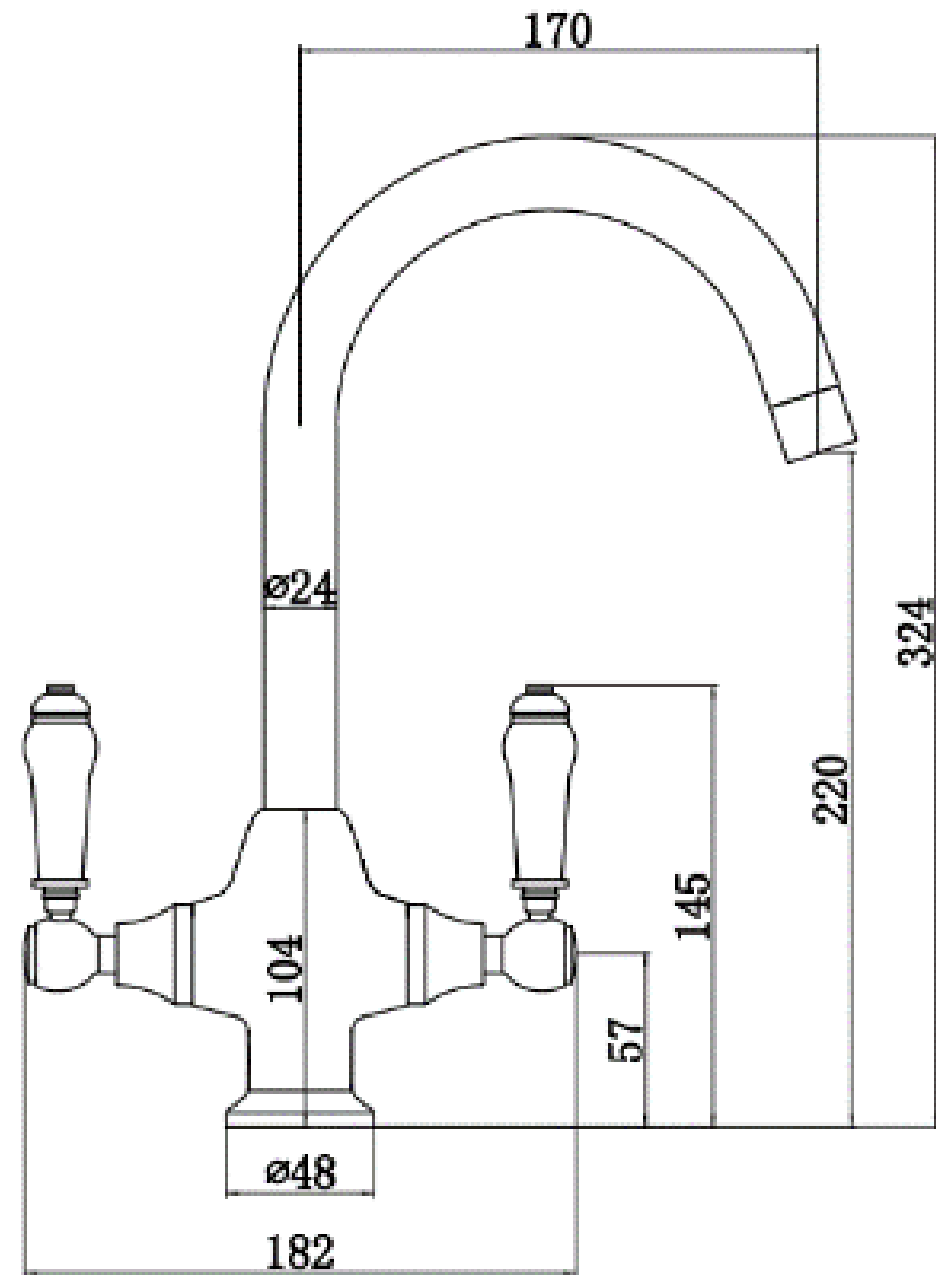

# Product Data Sheet

Prima Code	BPR1056
Description	Traditional Belfast Dual Lever Tap
Colour	Chrome
Material	Chrome
Minimum Pressure	0.1 bar
Maximum Pressure	12 Bar
Spout Type	Swivel
Operation	Quarter turn
Spout Reach(mm)	170
Spout Height (mm)	220
Product Height (mm)	324
Base/Handle Width (mm)	182
Base Diameter (mm)	48
Tap Hole requirement (mm)	30
Guarantee	5 years, 3 Valves, 1 serviceable parts
WRAS approved (/certificate)	Approved