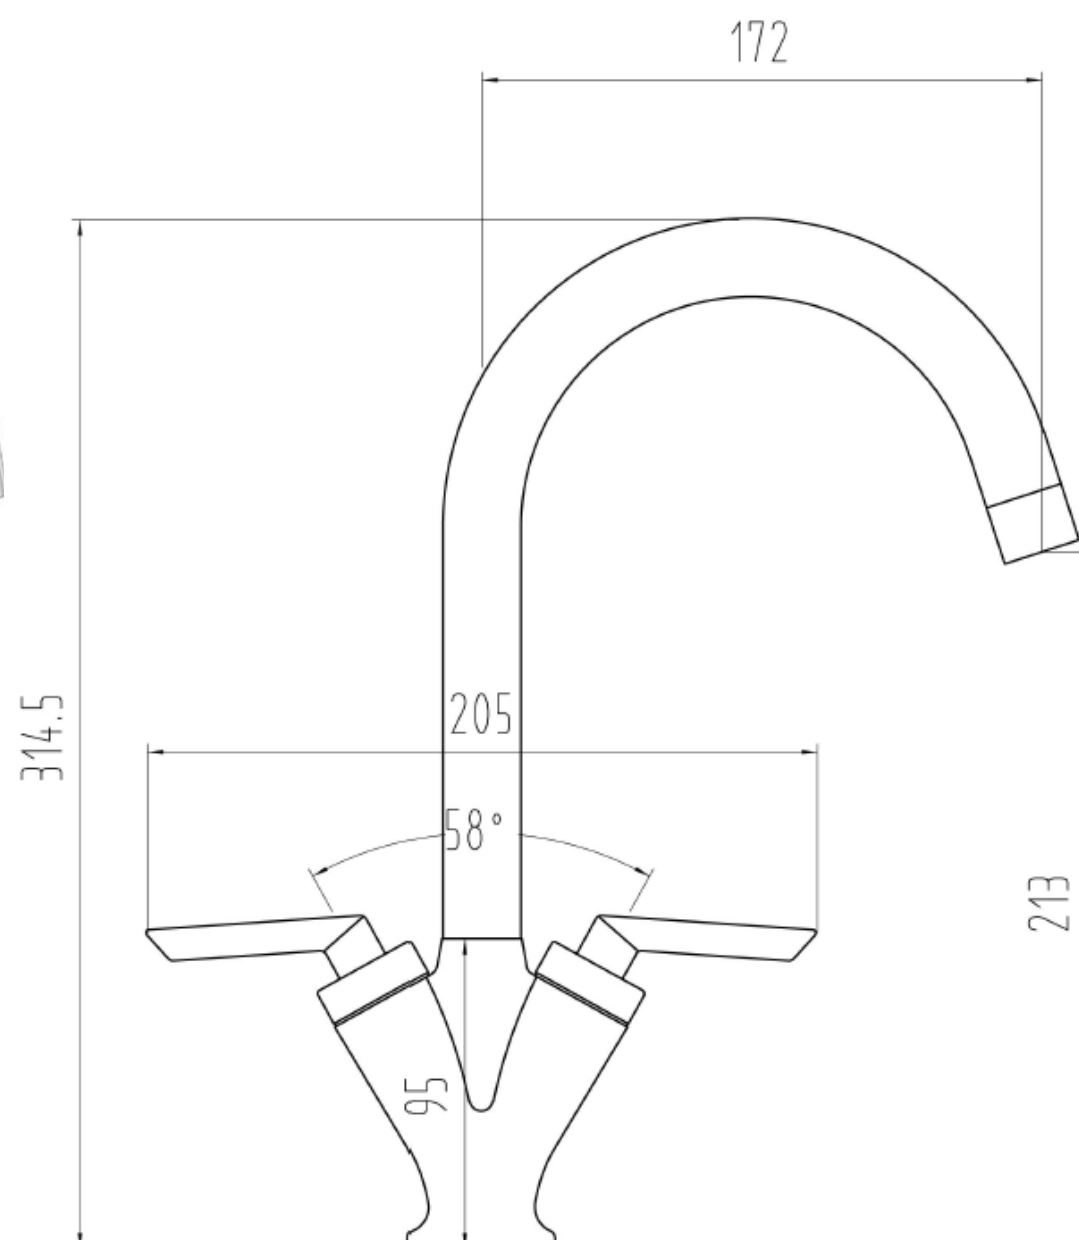

Product Data Sheet

Prima Code	BPR1054
Description	Dual Lever V Shape Mixer Tap
Colour	Chrome
Material	Chrome
Minimum Pressure	0.3 bar
Maximum Pressure	6 bar
Spout Type	Swivel
Operation	Quarter turn
Spout Reach(mm)	172
Spout Height (mm)	213
Product Height (mm)	314
Base/Handle Width (mm)	205
Base Diameter (mm)	51.5
Tap Hole requirement (mm)	30
Guarantee	10 years
WRAS approved (/certificate)	NO