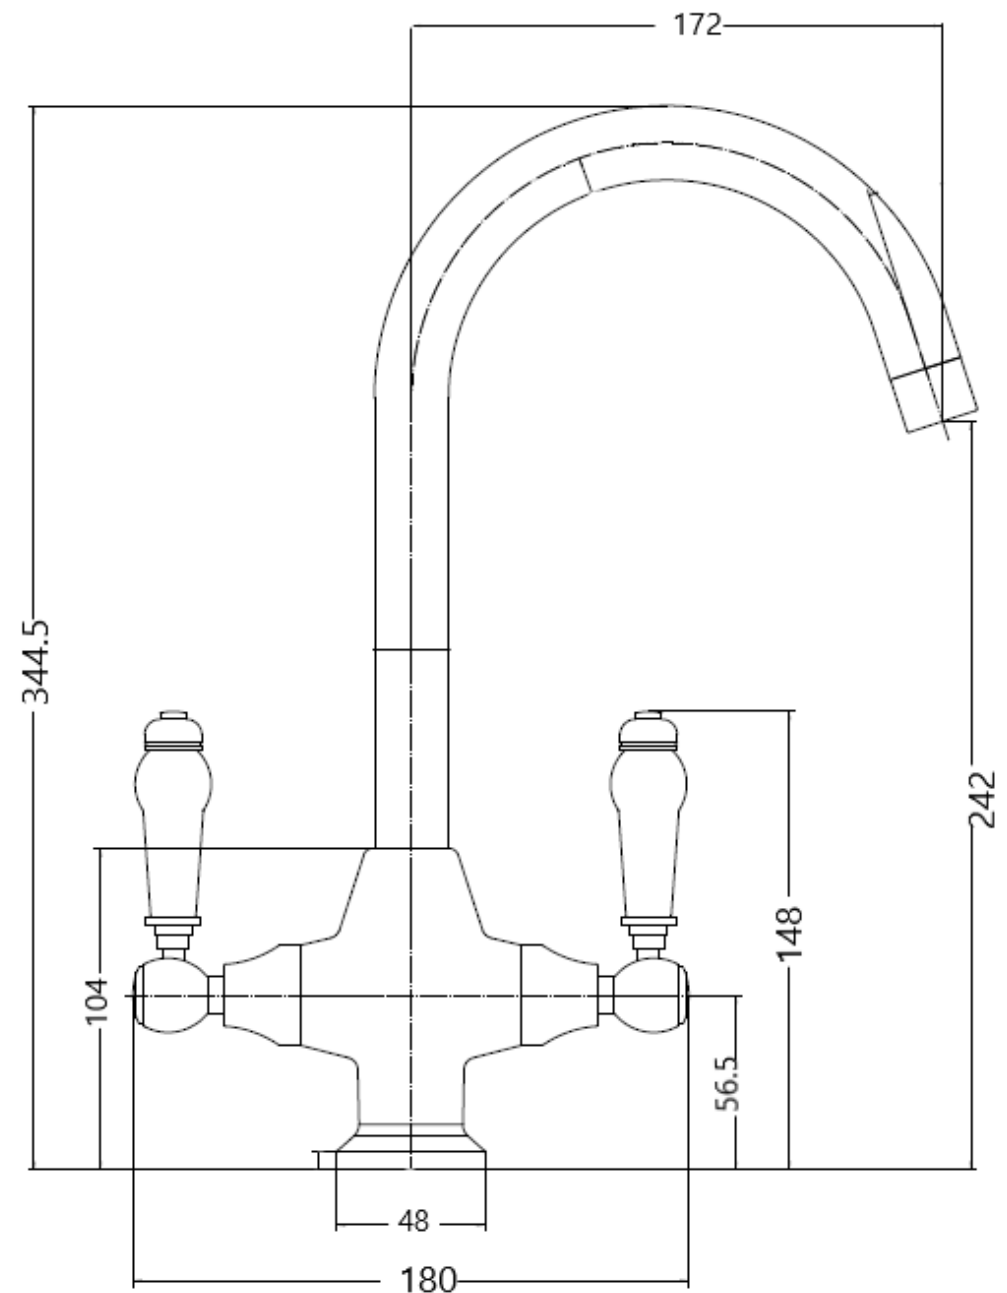

# Product Data Sheet

Prima Code	BPR1053
Description	Traditional Belfast Dual Lever Tap
Colour	Chrome
Material	Chrome
Minimum Pressure	0.3 bar
Maximum Pressure	6 bar
Spout Type	Swivel
Operation	Quarter turn
Spout Reach(mm)	172
Spout Height (mm)	242
Product Height (mm)	344
Base/Handle Width (mm)	180
Base Diameter (mm)	48
Tap Hole requirement (mm)	30
Guarantee	10 years
WRAS approved (/certificate)	NO