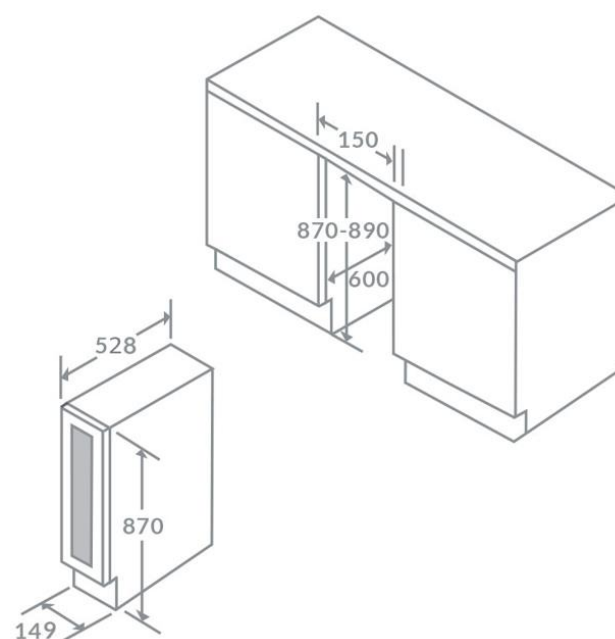

Product Data Sheet

Prima Code	PRWC402
Description	15cm Wine Cooler
Colour	Black
EAN Code	5054913434167
Bottle capacity	7 Bordeaux Bottles
Features	Reversible door
	Digital temperature display
	Adjustable thermostat
	°C or °F display option
	Temperature warning alarm
	Exterior stainless steel handle
	Internal light
	Auto defrost
	Replaceable door gaskets
Door	Reversible with black frame
Legs	Adjustable front & rear
Shelves	Wooden
Gross capacity	23L
Net capacity	22L
Maximum noise level	41dB(A)
Temperature range	4-20°C
Connection rating (W)	70
Current (A)	0.6
Power supply	13A
Refrigerant type	R600a
Connection	UK Plug
Product Height (mm)	870
Product Width (mm)	149
Product Depth (mm)	528
Weight (kg)	17.5
Guarantee	5 Year parts & 2 year labour