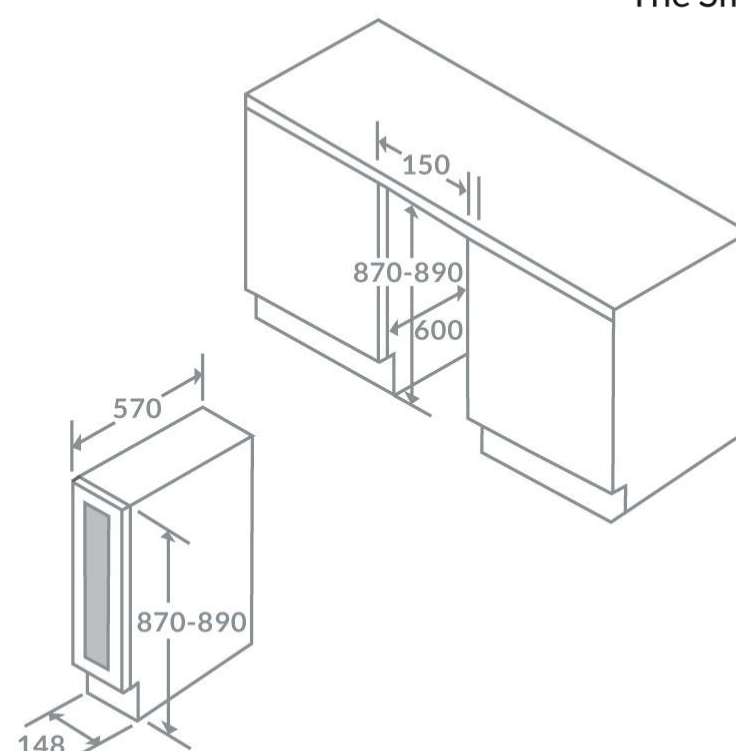

# Product Data Sheet

Prima Code	PRWC150
Description	15cm Wine Cooler
Colour	Stainless Steel
EAN Code	5034109750875
Bottle capacity	7 Bordeaux Bottles
Features	Reversible door
	Digital temperature display
	Adjustable thermostat
	°C or °F display option
	Temperature warning light
	Exterior stainless steel handle
	Internal light
	Humidity control
	Replaceable door gaskets
Door	Reversible with stainless steel frame
Legs	Adjustable front & rear
Shelves	Chrome
Gross capacity	22 Litres
Net capacity	22 Litres
Maximum noise level	39dBA
Temperature range	5-22°C
Connection rating (W)	65W
Current (A)	0.4A
Power supply	13A
Refrigerant type	R600a
Connection	UK Plug
Product Height (mm)	870mm
Product Width (mm)	148mm
Product Depth (mm)	570mm (includes handle)
Weight (kg)	19kg
Guarantee	5 Year parts & 2 year labour