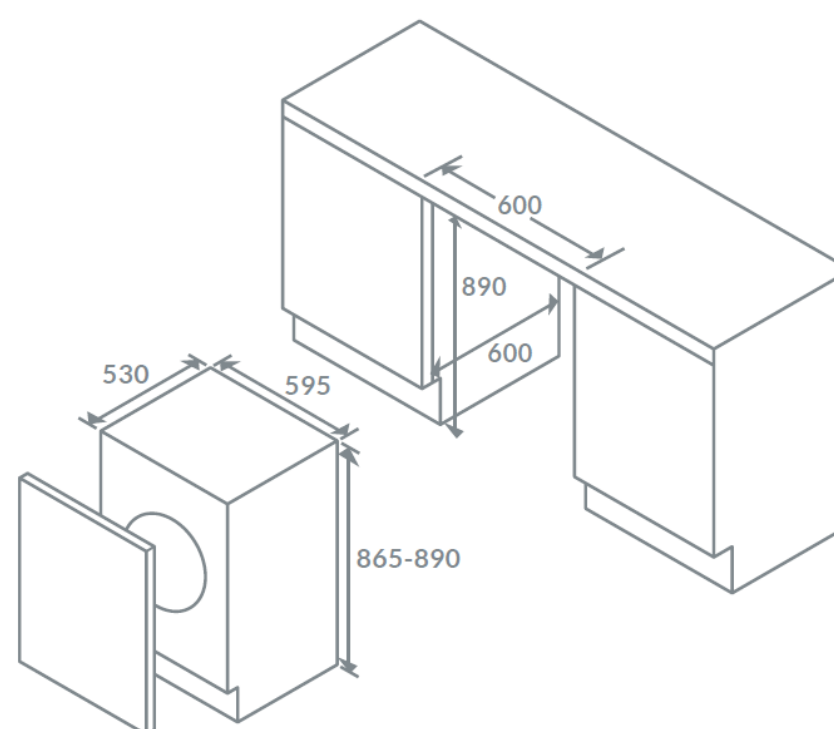

Product Data Sheet

Prima Code	PRTD210
Description	Sensor Tumble Dryer
Nominal Size	60cm
Colour	White
Full load capacity	7kg
Programmes	8 Programmes: Extra dry, Cupboard dry, Mid Dry, Extra Iron dry, Iron dry, Damp dry, Timed dry, 30 minute airing
Features	Sensor Drying Anti-crease
Vented/Condenser	Vented
Outlet Diameter	100mm
Supplied vent hose:	2.4 metres
EAN Code	5034109094412
Noise Level dBA	62
Energy Class	C
Energy consumption per annum	519kWh
Fuse rating	13A
Appliance door fitting	Reversible
Furniture door fitting	Reversible
Product Height (mm)	865-890
Product Width (mm)	595
Product Depth (mm)	530