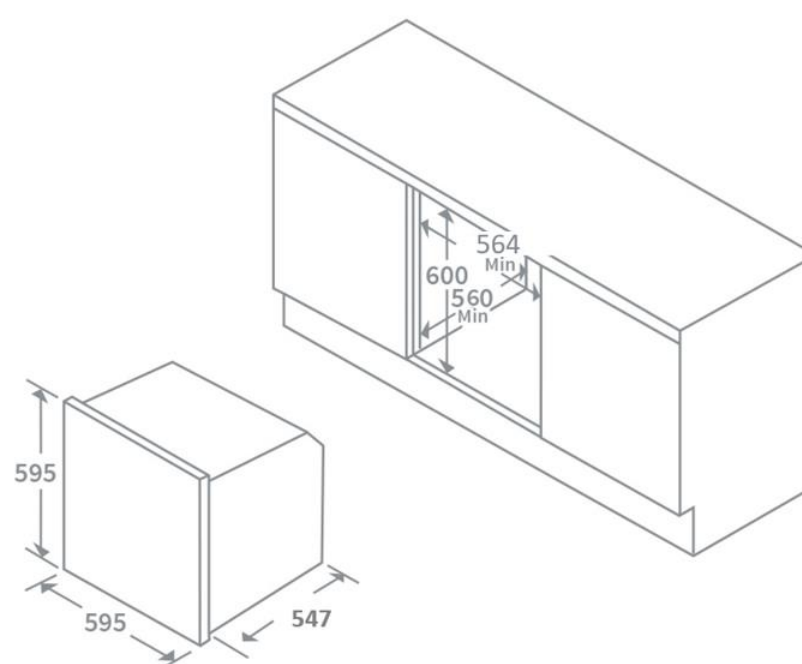

# Product Data Sheet

| Prima Code                  | PRSO108                          |
|-----------------------------|----------------------------------|
| Description                 | Prima+ single electric fan oven  |
| Colour                      | Stainless steel & black glass    |
| EAN Code                    | 5034109770149                    |
| No. of cooking Functions:   | 10                               |
| Cooking Functions           | Fan + Circular heat              |
|                             | Fan (defrost)                    |
|                             | Full grill (upper heat + grill)  |
|                             | Grill                            |
|                             | Lower heat                       |
|                             | Lower heat + upper heat          |
|                             | Fan + lower heat + upper heat    |
|                             | Fan + lower heat + Circular heat |
|                             | Fan + lower heat                 |
|                             | Fan + grill + upper heat         |
| Features                    | Digital timer & clock            |
|                             | 'Easy-remove' door for cleaning  |
|                             | 'Easy-remove' inner glass pane   |
|                             | 2 chrome shelves                 |
|                             | 1 grill pan & mesh grill shelf   |
|                             | Metal tray handle                |
|                             | Removable side racks             |
|                             | Double glazed door               |
| Display                     | White LED                        |
| Controls                    | Touch control                    |
| Timer                       | Digital 24 hour timer            |
| Net Capacity                | 76 litres                        |
| Gross Capacity              | 83 litres                        |
| Connection cable length     | 150cm                            |
| Maximum Connection          | 2800W                            |
| Electrical Voltage          | 220-240V                         |
| Frequency                   | 50Hz                             |
| Fuse rating                 | 16A                              |
| Energy Rating               | A                                |
| Product Height (mm)         | 595                              |
| Product Width (mm)          | 595                              |
| Product Depth (mm)          | 547 (body) + 20 (frame)          |
| Required Cavity Height (mm) | 600                              |
| Required Cavity Width (mm)  | 564                              |
| Required Cavity Depth (mm)  | 560                              |