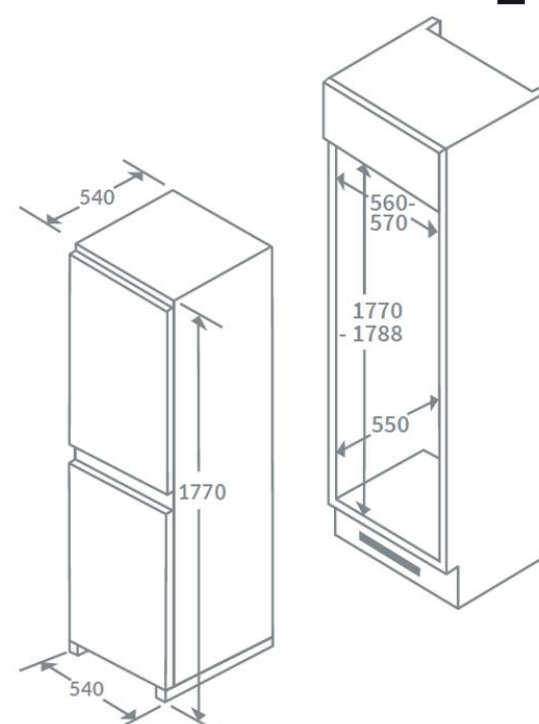

Product Data Sheet

Prima Code	PRRF702
Description	70-30 Fridge Freezer
Colour	White
EAN Code	5034109759328
Energy Rating	A+
Features	Silver trims on shelves & door balconies
	6 glass shelves
	4 door balconies
	2 salad crispers
	3 Drawers
	Ice Cube Tray
	1 egg tray
	Optional wine rack (PRRF900) Flame retardent metal back
Door	Reversible doors
Hinges	Sliding hinge
Legs	Adjustable at front
Cable Length	170cm
Shelves & balconies	Clear
Gross Capacity	260 litres
Net Capacity	242 litres
Net Capacity - Fridge	182 litres
Net Capacity - Freezer	60 litres
Auto/Manual Fridge	Automatic defrost fridge
Auto/Manual Freezer	Manual defrost freezer
Freezer Rating	****
Maximum Noise Level	41dBA
Temperature Range	0-10°C/-18°C
Energy consumption per 24h	0.71kWh
Energy consumption per annum	260kWh
Power Supply	13A
Refrigerant type	R600a
Connection	UK Plug
Product Height (mm)	1770
Product Width (mm)	540
Product Depth (mm)	540