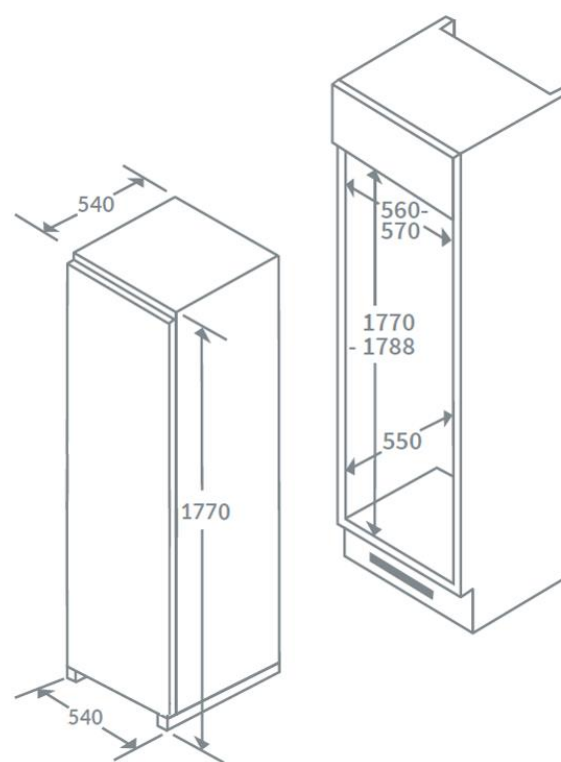

Product Data Sheet

prima⁺
The Smarter Choice™

Prima Code	PRRF209
Description	Larder Freezer
Colour	White
EAN Code	5034109422321
Energy Rating	A+
Features	Super Freeze
	Over temperature alarm
	9 Drawers
	Flame retardent metal back
Door	Reversible door
Hinges	Sliding hinge
Legs	Adjustable at front
Cable Length	170cm
Shelves & balconies	Clear
Gross Capacity	210 litres
Net Capacity	200 litres
Net Capacity - Fridge	0
Net Capacity - Freezer	200 litres
Auto/Manual Fridge	n/a
Auto/Manual Freezer	Manual defrost freezer
Freezer Rating	****
Maximum Noise Level	41dBA
Temperature Range	-18°C
Energy consumption per 24h	0.71kWh
Energy consumption per annum	260kWh
Power Supply	13A
Refrigerant type	R600a
Connection	UK Plug
Product Height (mm)	1770
Product Width (mm)	540
Product Depth (mm)	540