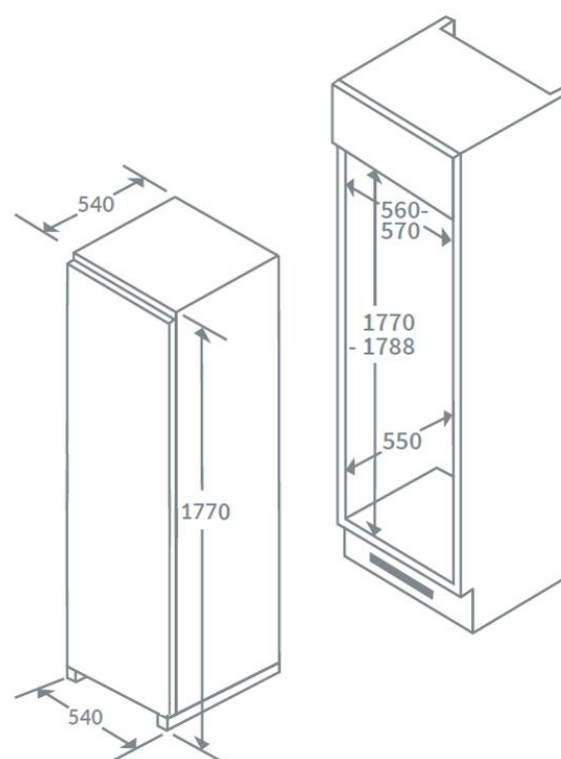

# Product Data Sheet

Prima Code	PRRF208
Description	Larder Fridge
Colour	White
EAN Code	5034109422239
Energy Rating	A+
Features	Silver trims on shelves & door balconies
	6 glass shelves
	5 door balconies
	2 salad crispers
	1 egg tray
	Optional wine rack (PRRF900)
	Flame retardent metal back
Door	Reversible door
Hinges	Sliding hinge
Legs	Adjustable at front
Cable Length	170cm
Shelves & balconies	Clear
Gross Capacity	304 litres
Net Capacity	301 litres
Net Capacity - Fridge	301 litres
Net Capacity - Freezer	0
Auto/Manual Fridge	Automatic defrost fridge
Auto/Manual Freezer	Automatic defrost fridge
Freezer Rating	n/a
Maximum Noise Level	41dBA
Temperature Range	0-10°C
Energy consumption per 24h	0.39kWh
Energy consumption per annum	141kWh
Power Supply	13A
Refrigerant type	R600a
Connection	UK Plug
Product Height (mm)	1770
Product Width (mm)	540
Product Depth (mm)	540