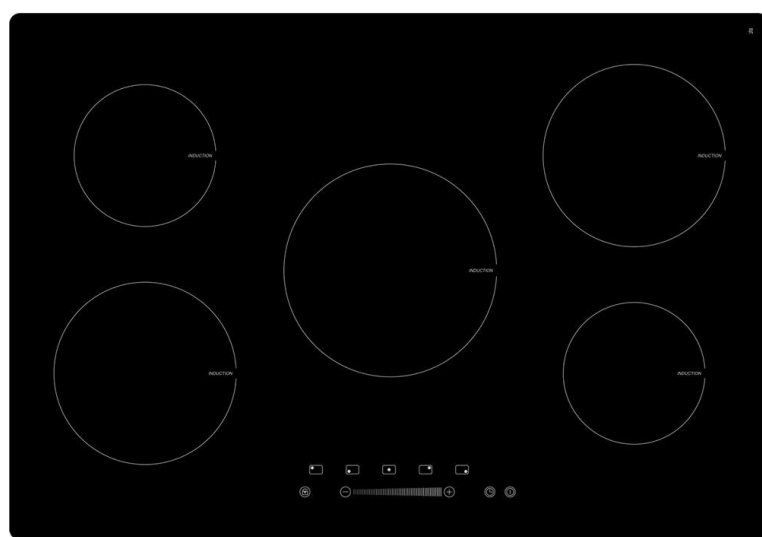

Product Data Sheet

Prima Code	PRIH013
Description	75cm Induction Hob
Colour	Black
EAN Code	5054913427855
No. of cooking Zones	5 Zones
Features	Slider controls
	Child lock function
	Residual heat indicator
	Auto shut off mechanism
Controls	Touch control slider
Control Panel Style	Front panel
Power Levels	9 power levels
Digital Timer Setting	1-99 minute timer
Glass	Ceramic Glass
Front left zone diameter (mm)	180
Rear left zone diameter (mm)	140
Rear right zone diameter (mm)	180
Front right zone diameter (mm)	140
Centre zone diameter (mm)	210
Front left zone power	2000W
Rear left zone power	1500W
Rear right zone power	2000W
Front right zone power	1500W
Centre zone power	2000W
Nominal Power	7200W
Electrical Voltage (V)	220-240
Frequency (Hz)	50/60
Product Height	62mm
Product Width	750mm
Product Depth	520mm
Cut Out Width	730mm
Cut Out Depth	490mm
Electrical supply cord length	1m
Required clearance above hob	600mm
Warranty	5 year parts & 2 year labour