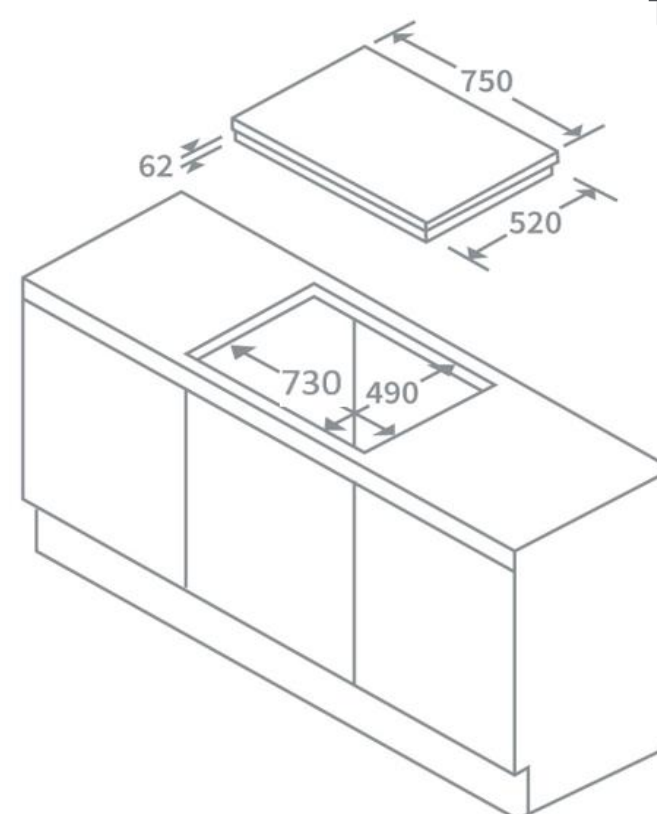

Product Data Sheet

Prima Code	PRIH013
Description	75cm Induction Hob
Colour	Black
EAN Code	5054913427855
No. of cooking Zones	5 Zones
Features	Slider controls
	Child lock function
	Residual heat indicator
	Auto shut off mechanism
Controls	Touch control slider
Control Panel Style	Front panel
Power Levels	9 power levels
Digital Timer Setting	1-99 minute timer
Glass	Ceramic Glass
Front left zone diameter (mm)	180
Rear left zone diameter (mm)	140
Rear right zone diameter (mm)	180
Front right zone diameter (mm)	140
Centre zone diameter (mm)	210
Front left zone power	2000W
Rear left zone power	1500W
Rear right zone power	2000W
Front right zone power	1500W
Centre zone power	2000W
Nominal Power	7200W
Electrical Voltage (V)	220-240
Frequency (Hz)	50/60
Product Height	62mm
Product Width	750mm
Product Depth	520mm
Cut Out Width	730mm
Cut Out Depth	490mm
Electrical supply cord length	1m
Required clearance above hob	600mm
Warranty	5 year parts & 2 year labour