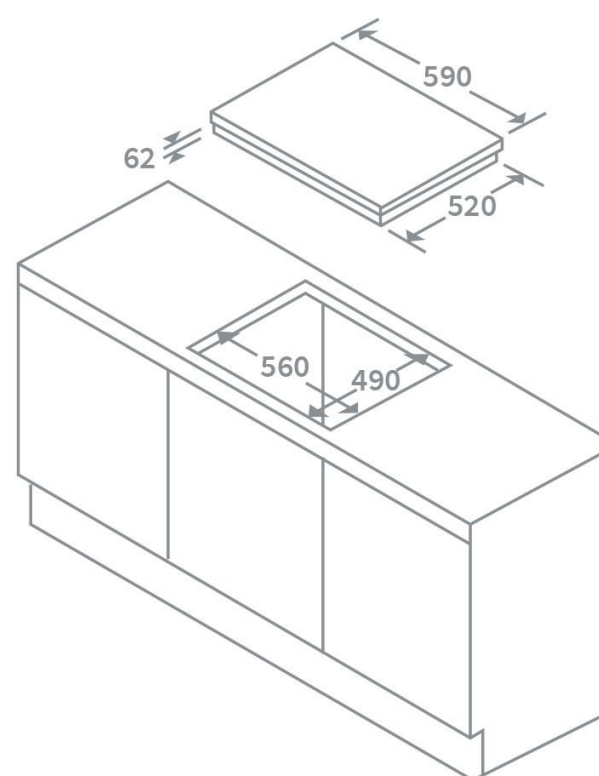

# Product Data Sheet

Prima Code	PRIH005
Description	60cm Induction Hob: 13Amp
Colour	Black
EAN Code	5054913327735
No. of cooking Zones	4 Zones
Features	Supplied with moulded UK 13A plug
	Child lock function
	Residual heat indicator
	Auto shut off mechanism
Controls	Touch control
Control Panel Style	Front panel
Power Levels	9 power levels
Digital Timer Setting	1-99 minute timer
Glass	Ceramic Glass
Front left zone diameter (mm)	180
Rear left zone diameter (mm)	140
Rear right zone diameter (mm)	180
Front right zone diameter (mm)	140
Centre zone diameter (mm)	/
Front left zone power	1500W
Rear left zone power	1200W
Rear right zone power	1500W
Front right zone power	1200W
Centre zone power	/
Nominal Power	3000W
Electrical Voltage (V)	220-240
Frequency (Hz)	50/60
Product Height	62mm
Product Width	590mm
Product Depth	520mm
Cut Out Width	560mm
Cut Out Depth	490mm
Electrical supply cord length	1m
Required clearance above hob	600mm
Warranty	5 year parts & 2 year labour