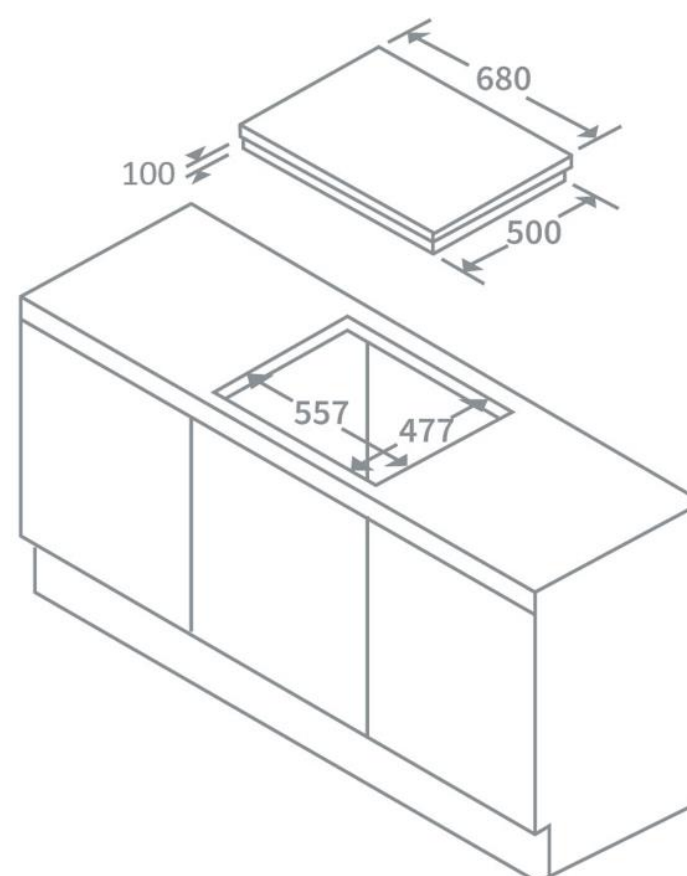

Product Data Sheet

Prima Code	PRGH112
Description	70cm Gas Hob
Colour	Stainless Steel
EAN Code	5054913327759
No. of cooking Zones	5 zones
Features	Flame failure safety device
Controls	Push & turn auto ignition
Control Panel Style	Front panel
Pan Supports	x 3 enamel supports
Surface material	Stainless Steel
LPG Conversion	LPG Conversion kit included
Front left zone power	1.75kW
Rear left zone power	1.75kW
Rear right zone power	3kW
Front right zone power	1kW
Gas Connection rating	11.3kW
Electrical Connection rating	0.002kW
Centre/far left zone power	3.8kW
Electrical supply cord length (mm)	1000
Product Height (mm)	100
Product Width (mm)	680
Product Depth (mm)	500
Cut Out Width (mm)	557
Cut Out Depth (mm)	477
Required clearance above hob (mm)	750
Warranty	5 year parts & 2 year labour