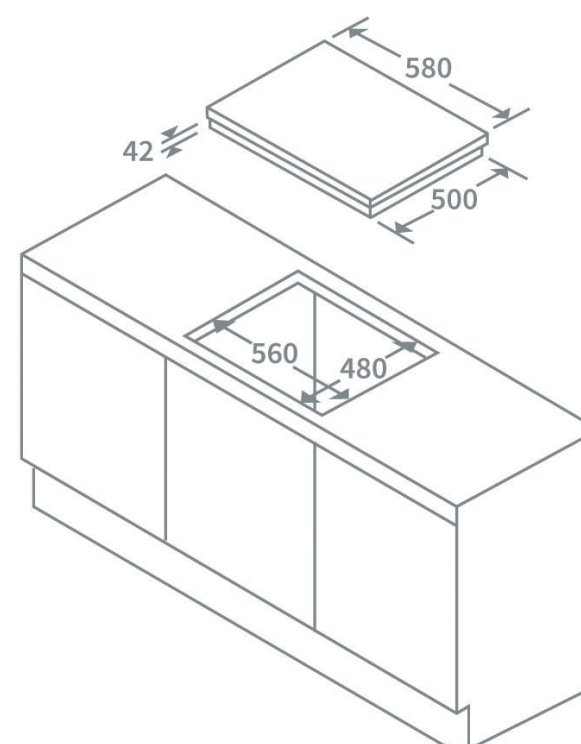

# Product Data Sheet

Prima Code	PRGH104
Description	60cm Gas Hob
Colour	Stainless Steel
EAN Code	5054913327995
No. of cooking Zones	4 Zones
Features	Cast iron supports
	Flame failure safety device
Controls	Push & turn auto ignition
Control Panel Style	Side panel
Pan Supports	x 2 cast iron supports
Surface material	Stainless Steel
LPG Conversion	LPG Conversion kit included
Front left zone power	2.8kW
Rear left zone power	1.75kW
Rear right zone power	1.75kW
Front right zone power	1kW
Gas Connection rating	7.3kW
Electrical Connection rating	0.001kW
Centre/far left zone power	n/a
Electrical supply cord length (mm)	1200
Product Height (mm)	42
Product Width (mm)	580
Product Depth (mm)	500
Cut Out Width (mm)	560
Cut Out Depth (mm)	480
Required clearance above hob (mm)	760