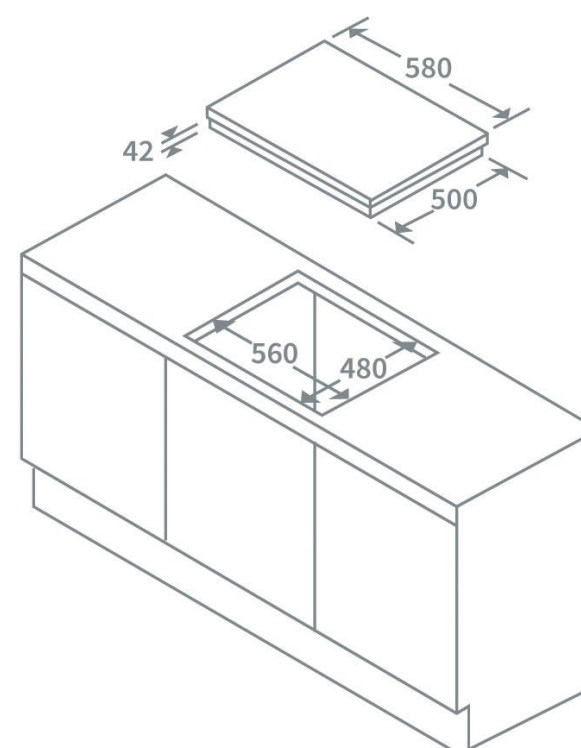

Product Data Sheet

Prima Code	PRGH103
Description	60cm Gas Hob
Colour	Black
EAN Code	5034109087582
No. of cooking Zones	4 Zones
Features	Flame failure safety device
Controls	Push & turn auto ignition
Control Panel Style	Side panel
Pan Supports	x 2 enamel supports
Surface material	Enamelled Steel
LPG Conversion	LPG Conversion kit included
Front left zone power	2.8kW
Rear left zone power	1.75kW
Rear right zone power	1.75kW
Front right zone power	1kW
Gas Connection rating	7.3kW
Electrical Connection rating	0.001kW
Centre/far left zone power	n/a
Electrical supply cord length (mm)	1200
Product Height (mm)	42
Product Width (mm)	580
Product Depth (mm)	500
Cut Out Width (mm)	560
Cut Out Depth (mm)	480
Required clearance above hob (mm)	760