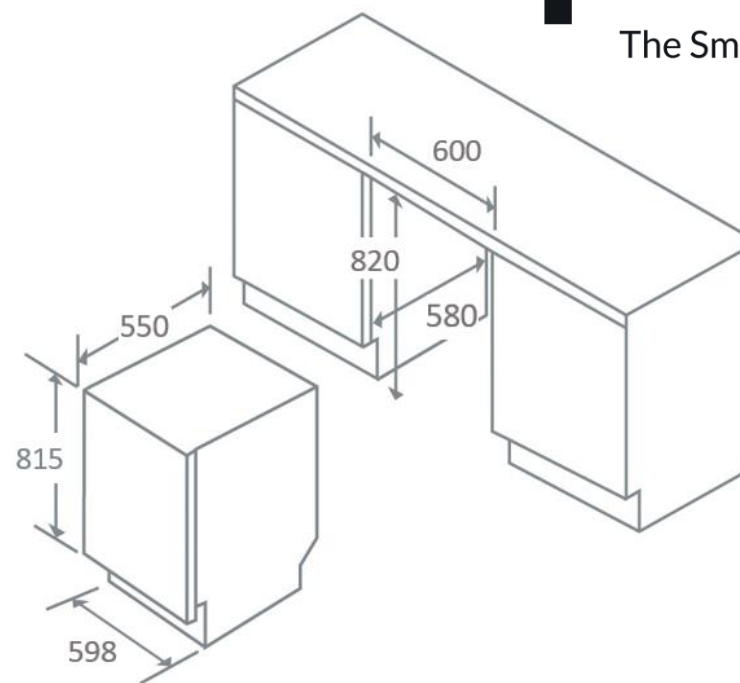

# Product Data Sheet

**prima**<sup>+</sup>  
The Smarter Choice™

Prima Code	PRDW200
Description	60cm Dishwasher
Nominal Size	60cm
EAN Code	5034109997058
Colour	SS Panel
Place settings	12
Maximum plate diameter	12 Inches (308mm)
Spray levels	2
Programmes	Intensive (50-70°C)
	Eco (45-65°C)
	90 minute (65°C)
	Fast wash: 30 minutes (45-55°C)
Features	Delay timer (3h/6h/9h/12h)
	Half load function
	Rinse aid indicator
	Salt indicator
	Adjustable upper basket
	Fold-down rack on lower basket
	Fold-up cup shelves on upper basket
	Cutlery basket
	Front-adjustable legs
	Tension-adjustable door spring
Connection cable length	1.5 metres
Plug	Supplied with moulded UK plug
Max noise level	49dBA
Energy class	A++
Drying Efficiency	A
Energy consumption per annum	258kWh
Energy consumption per standard cycle	0.9kWh
Water consumption per annum	3080 litres
Water consumption per standard cycle	11 litres
Water pressure	0.4-10 bar
Rated power	2100W
Electrical Voltage	220-240V
Frequency	50Hz
Fuse rating	10A
Product Height (mm)	815
Product Width (mm)	598
Product Depth (mm)	550 (door closed)/1150 (door open)
Cavity Height (mm)	820
Cavity Width (mm)	600
Cavity Depth (mm)	580