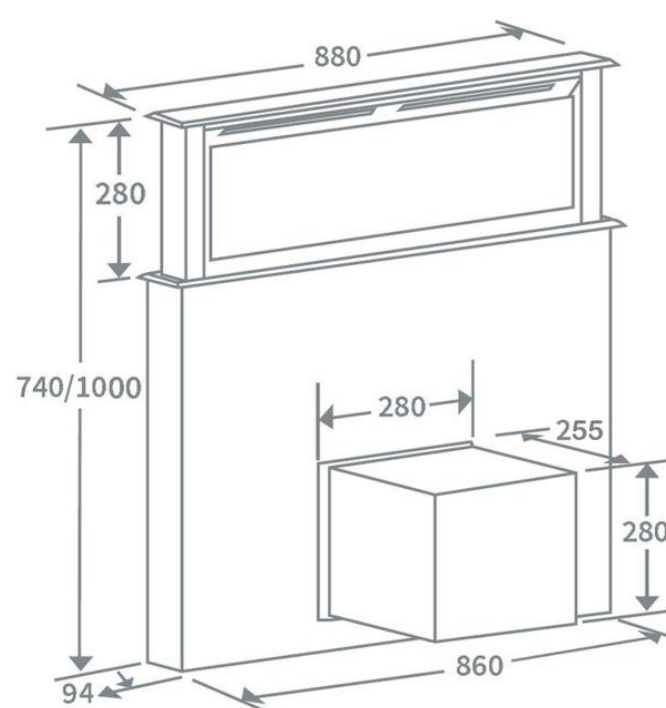

# Product Data Sheet

Prima Code	PRDE0004
Description	Downdraft Hood
Nominal Size	90cm
Colour	Black
Other Features	White LED Display
Controls	Touch Control
Speed Settings	3
EAN Code	5034109801003
Extraction Rate (m3/hr) - Speed 1	327
Extraction Rate (m3/hr) - Speed 2	405
Extraction Rate (m3/hr) - Speed 3	481
Extraction Rate (m3/hr) - Booster	n/a
Free Airflow (m3/hr) - Speed 1	520
Free Airflow (m3/hr) - Speed 2	650
Free Airflow (m3/hr) - Speed 3	760
Free Airflow (m3/hr) - Booster	n/a
Noise Level dBA - Speed 1	56
Noise Level dBA - Speed 2	63
Noise Level dBA - Speed 3	67
Noise Level dBA - Booster	n/a
Grease Filters	Aluminium
Required Height over Gas Hob (mm)	n/a
Required Height over Electric Hob (mm)	n/a
Lights	1W LED (x2)
Energy Class	D
Power Supply	3A
Total Rated Power Consumption	164W
Product Height (mm)	740-1000 (operates 280 above worktop)
Product Width (mm)	880
Product Depth (mm)	94 (349 including motor)
Outlet Diameter	150mm
Carbon Filters (Optional)	PRF008
Ducting Kit (Optional)	PRDK150