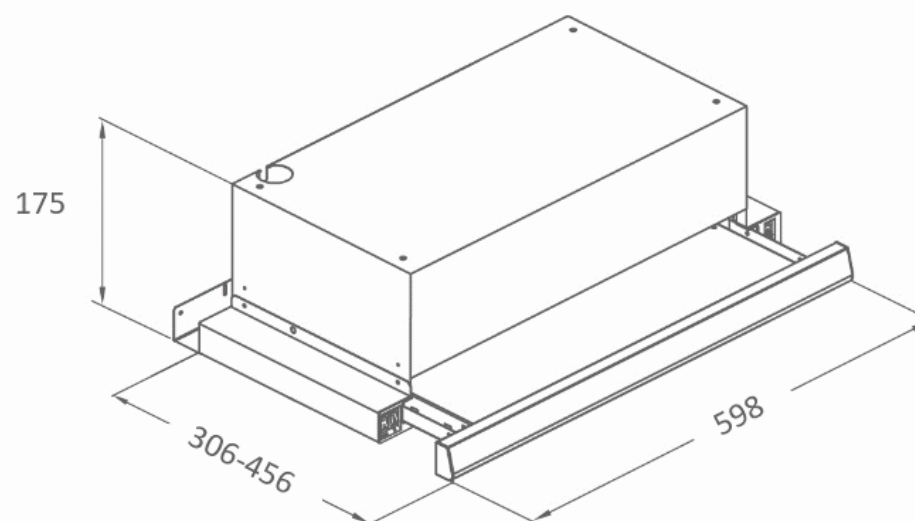

Product Data Sheet

Prima Code	PRCH600
Description	Telescopic Hood
Nominal Size	60cm
Colour	Grey
Other Features	n/a
Other Features	n/a
Other Features	n/a
Other Features	n/a
Controls	Slider Control
Speed Settings	3
EAN Code	5054913427862
Extraction Rate (m3/hr) - Speed 1	149
Extraction Rate (m3/hr) - Speed 2	210
Extraction Rate (m3/hr) - Speed 3	273
Extraction Rate (m3/hr) - Booster	n/a
Noise Level dBA - Speed 1	47
Noise Level dBA - Speed 2	54
Noise Level dBA - Speed 3	61
Noise Level dBA - Booster	n/a
Grease Filters	Aluminium
Required Height over Gas Hob (mm)	650
Required Height over Electric Hob (mm)	650
Lights	2 x 2,8W E14 LED
Energy Class	D
Power Supply	3A
Total Rated Power Consumption	152.8
Product Height (mm)	175
Product Width (mm)	598
Product Depth (mm)	306
Chimney/Flue Width (mm)	n/a
Chimney/Flue Depth (mm)	n/a
Outlet Diameter	150mm
Carbon Filters (Optional)	LIA210
Ducting Kit (Optional)	PRDK125