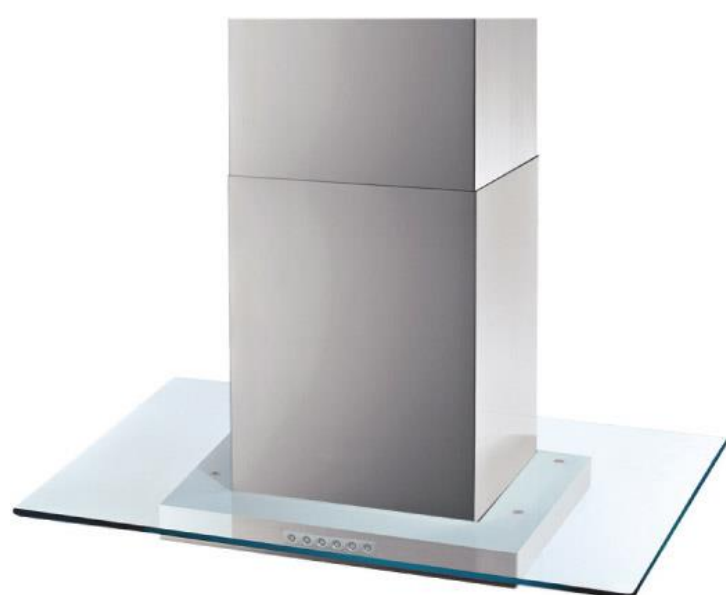

# Product Data Sheet

Prima Code	PRCH200
Description	Flat Glass Island Hood
Nominal Size	90cm
Colour	Stainless Steel
Other Features	6 minutes timer Clean air function Carbon filter saturation alarm Aluminium filter saturation alarm
Controls	Soft touch Push Button
Speed Settings	3 + Boost
EAN Code	5054913334931
Extraction Rate (m3/hr) - Speed 1	223
Extraction Rate (m3/hr) - Speed 2	355
Extraction Rate (m3/hr) - Speed 3	503
Extraction Rate (m3/hr) - Booster	608
Free Airflow (m3/hr) - Speed 1	232
Free Airflow (m3/hr) - Speed 2	367
Free Airflow (m3/hr) - Speed 3	515
Free Airflow (m3/hr) - Booster	628
Noise Level dBA - Speed 1	45
Noise Level dBA - Speed 2	56
Noise Level dBA - Speed 3	62
Noise Level dBA - Booster	66
Grease Filters	Aluminium
Required Height over Gas Hob (mm)	650
Required Height over Electric Hob (mm)	650
Lights	4 x 1,0W LED
Energy Class	C
Power Supply	3A
Total Rated Power Consumption	254 W
Product Height (mm)	710-1075
Product Width (mm)	900
Product Depth (mm)	600
Chimney/Flue Width (mm)	328
Chimney/Flue Depth (mm)	284
Outlet Diameter	150mm
Carbon Filters (Optional)	LIA210
Ducting Kit (Optional)	PRDK150