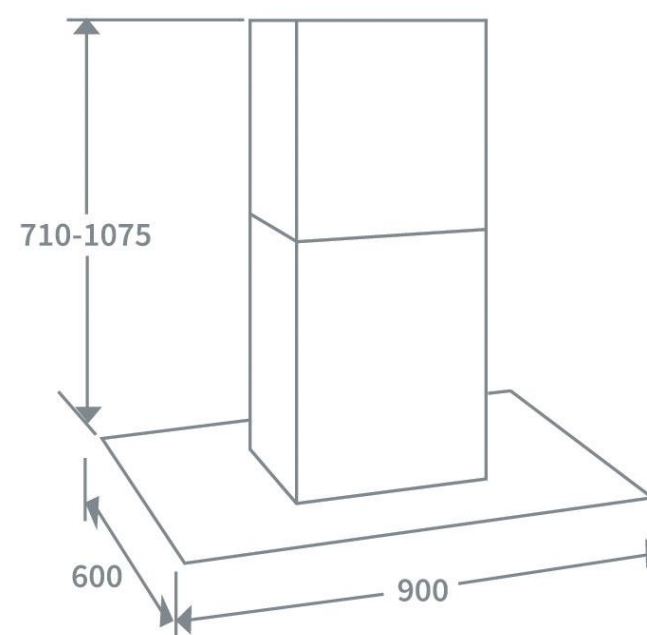

# Product Data Sheet

Prima Code	PRCH200
Description	Flat Glass Island Hood
Nominal Size	90cm
Colour	Stainless Steel
Other Features	6 minutes timer Clean air function Carbon filter saturation alarm Aluminium filter saturation alarm
Controls	Soft touch Push Button
Speed Settings	3 + Boost
EAN Code	5054913334931
Extraction Rate (m3/hr) - Speed 1	223
Extraction Rate (m3/hr) - Speed 2	355
Extraction Rate (m3/hr) - Speed 3	503
Extraction Rate (m3/hr) - Booster	608
Free Airflow (m3/hr) - Speed 1	232
Free Airflow (m3/hr) - Speed 2	367
Free Airflow (m3/hr) - Speed 3	515
Free Airflow (m3/hr) - Booster	628
Noise Level dBA - Speed 1	45
Noise Level dBA - Speed 2	56
Noise Level dBA - Speed 3	62
Noise Level dBA - Booster	66
Grease Filters	Aluminium
Required Height over Gas Hob (mm)	650
Required Height over Electric Hob (mm)	650
Lights	4 x 1,0W LED
Energy Class	C
Power Supply	3A
Total Rated Power Consumption	254 W
Product Height (mm)	710-1075
Product Width (mm)	900
Product Depth (mm)	600
Chimney/Flue Width (mm)	328
Chimney/Flue Depth (mm)	284
Outlet Diameter	150mm
Carbon Filters (Optional)	LIA210
Ducting Kit (Optional)	PRDK150