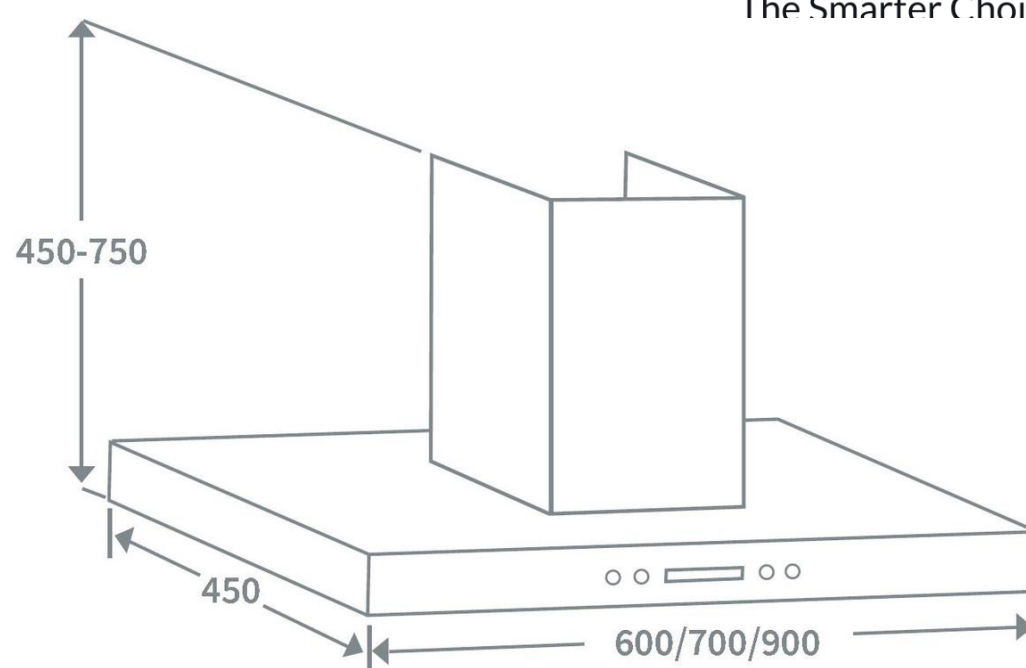

# Product Data Sheet

Prima Code	PRCH028
Description	Box Hood
Nominal Size	70cm
Colour	Stainless Steel
Other Features	1-9 Minute Delay Timer, White LED display
Controls	Touch Control
Speed Settings	3
EAN Code	5054913399800
Extraction Rate (m3/hr) - Speed 1	185
Extraction Rate (m3/hr) - Speed 2	260
Extraction Rate (m3/hr) - Speed 3	335
Extraction Rate (m3/hr) - Booster	n/a
Free Airflow (m3/hr) - Speed 1	310
Free Airflow (m3/hr) - Speed 2	400
Free Airflow (m3/hr) - Speed 3	550
Free Airflow (m3/hr) - Booster	n/a
Noise Level dBA - Speed 1	59
Noise Level dBA - Speed 2	64
Noise Level dBA - Speed 3	69
Noise Level dBA - Booster	n/a
Grease Filters	Aluminium
Required Height over Gas Hob (mm)	700
Required Height over Electric Hob (mm)	600
Lights	1W LED (x2)
Energy Class	C
Power Supply	3A
Total Rated Power Consumption	122W
Product Height (mm)	450-750
Product Width (mm)	700
Product Depth (mm)	450
Chimney/Flue Width (mm)	260
Chimney/Flue Depth (mm)	270
Outlet Diameter	125mm
Carbon Filters (Optional)	PRF007
Ducting Kit (Optional)	PRDK125