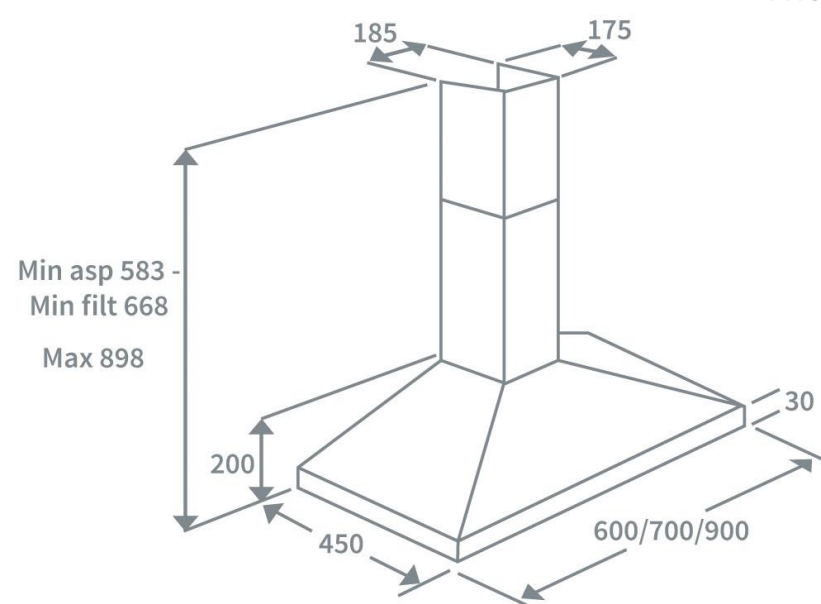

Product Data Sheet

Prima Code	PRCH024
Description	Chimney Hood
Nominal Size	90cm
Colour	Black
Other Features	n/a
Controls	Mechanical Push Button
Speed Settings	3
EAN Code	5054913334993
Extraction Rate (m3/hr) - Speed 1	198
Extraction Rate (m3/hr) - Speed 2	250
Extraction Rate (m3/hr) - Speed 3	379
Extraction Rate (m3/hr) - Booster	n/a
Free Airflow (m3/hr) - Speed 1	210
Free Airflow (m3/hr) - Speed 2	261
Free Airflow (m3/hr) - Speed 3	390
Free Airflow (m3/hr) - Booster	n/a
Noise Level dBA - Speed 1	40
Noise Level dBA - Speed 2	50
Noise Level dBA - Speed 3	60
Noise Level dBA - Booster	n/a
Grease Filters	Aluminium
Required Height over Gas Hob (mm)	650
Required Height over Electric Hob (mm)	650
Lights	2 x 2,8W E14 LED
Energy Class	D
Power Supply	3A
Total Rated Power Consumption	155,6 W
Product Height (mm)	583-688
Product Width (mm)	900
Product Depth (mm)	450
Chimney/Flue Width (mm)	185
Chimney/Flue Depth (mm)	175
Outlet Diameter	150mm
Carbon Filters (Optional)	LIA210
Ducting Kit (Optional)	PRDK150