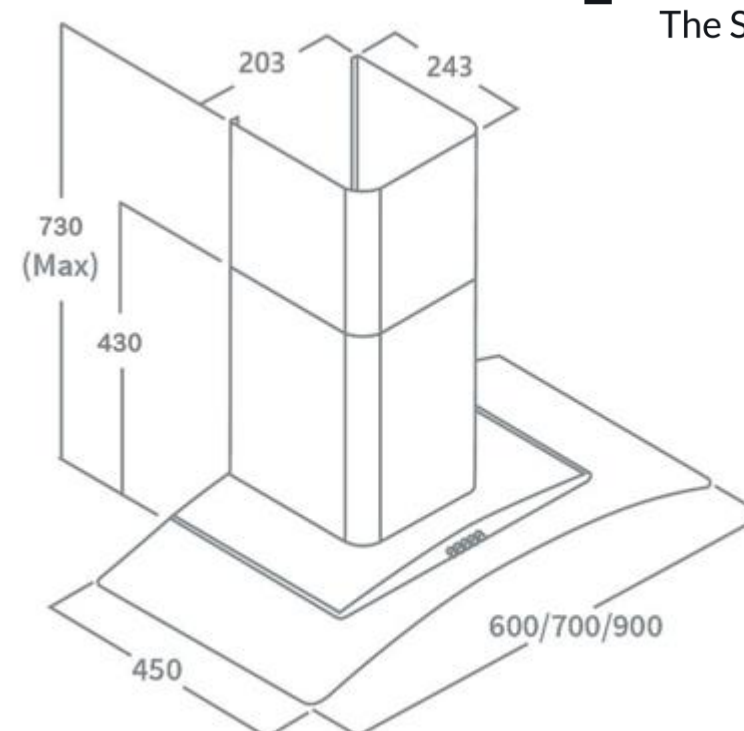

Product Data Sheet

Prima Code	PRCGH202
Description	Edge Lit Curved Glass Hood
Nominal Size	60cm
Colour	Stainless Steel
Other Features	4 Options of glass lighting: Blue, Red, Green & Unlit
Controls	Push Button
Speed Settings	3
EAN Code	5034109997942
Extraction Rate (m3/hr) - Speed 1	200
Extraction Rate (m3/hr) - Speed 2	251
Extraction Rate (m3/hr) - Speed 3	278
Extraction Rate (m3/hr) - Booster	n/a
Free Airflow (m3/hr) - Speed 1	320
Free Airflow (m3/hr) - Speed 2	390
Free Airflow (m3/hr) - Speed 3	450
Free Airflow (m3/hr) - Booster	n/a
Noise Level dBA - Speed 1	57
Noise Level dBA - Speed 2	61
Noise Level dBA - Speed 3	65
Noise Level dBA - Booster	n/a
Grease Filters	Aluminium
Required Height over Gas Hob (mm)	700
Required Height over Electric Hob (mm)	600
Lights	1.5W LED (x1)
Energy Class	B
Power Supply	3A
Total Rated Power Consumption	31.5W
Product Height (mm)	430-730
Product Width (mm)	600
Product Depth (mm)	450
Chimney/Flue Width (mm)	203
Chimney/Flue Depth (mm)	243
Outlet Diameter	150mm
Carbon Filters (Optional)	PRF006
Ducting Kit (Optional)	PRDK150