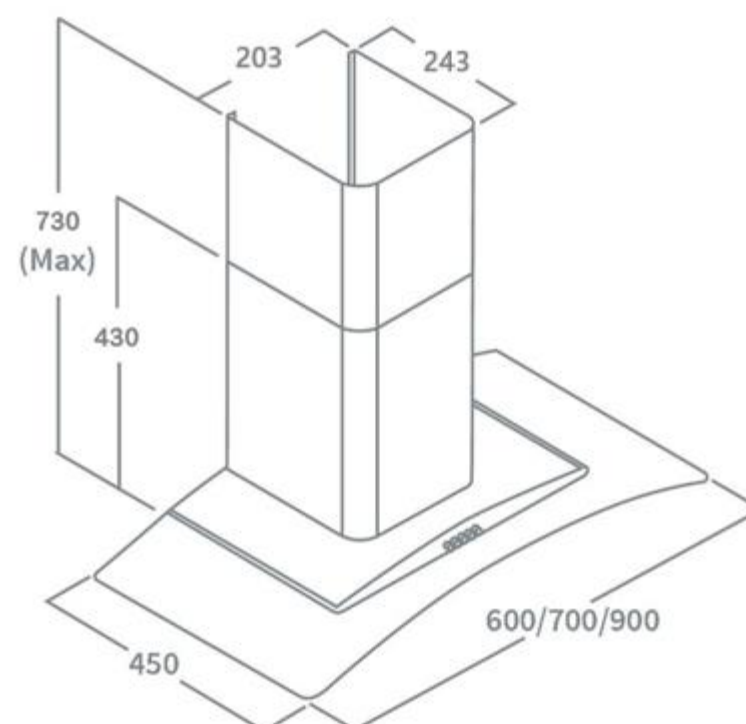

# Product Data Sheet

Prima Code	PRCGH012
Description	Curved Glass Hood
Nominal Size	90cm
Colour	Stainless Steel
Controls	Push Button
Speed Settings	3
EAN Code	5034109766623
Extraction Rate (m3/hr) - Speed 1	200
Extraction Rate (m3/hr) - Speed 2	249
Extraction Rate (m3/hr) - Speed 3	278
Extraction Rate (m3/hr) - Booster	n/a
Free Airflow (m3/hr) - Speed 1	320
Free Airflow (m3/hr) - Speed 2	390
Free Airflow (m3/hr) - Speed 3	450
Free Airflow (m3/hr) - Booster	n/a
Noise Level dBA - Speed 1	57
Noise Level dBA - Speed 2	61
Noise Level dBA - Speed 3	65
Noise Level dBA - Booster	n/a
Grease Filters	Aluminium
Required Height over Gas Hob (mm)	700
Required Height over Electric Hob (mm)	600
Lights	1.5W LED (x1)
Energy Class	B
Power Supply	3A
Total Rated Power Consumption	26.5W
Product Height (mm)	430-730
Product Width (mm)	900
Product Depth (mm)	450
Chimney/Flue Width (mm)	203
Chimney/Flue Depth (mm)	243
Outlet Diameter	150mm
Carbon Filters (Optional)	PRF006
Ducting Kit (Optional)	PRDK150