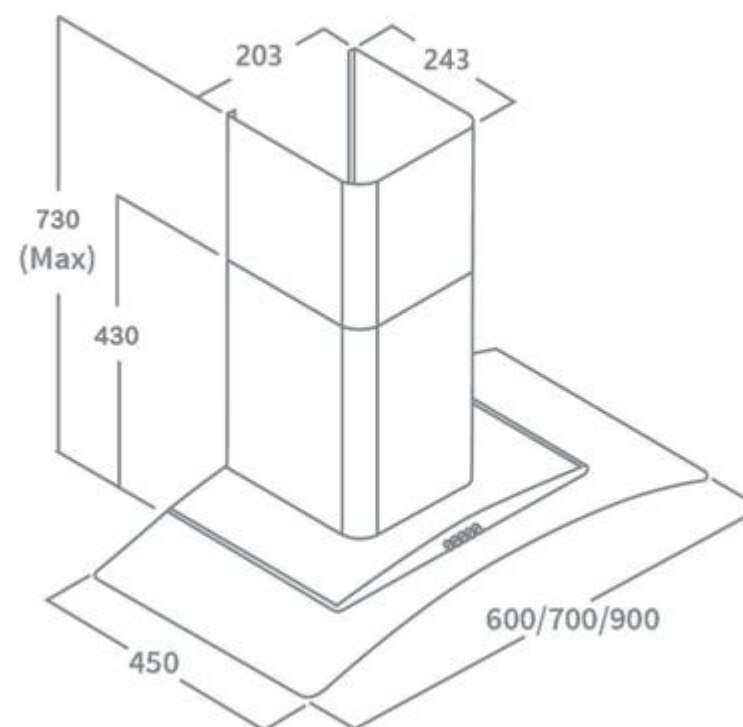

Product Data Sheet

Prima Code	PRCGH009
Description	Curved Glass Hood
Nominal Size	60cm
Colour	Black
Controls	Push Button
Speed Settings	3
EAN Code	5034109777544
Extraction Rate (m3/hr) - Speed 1	200
Extraction Rate (m3/hr) - Speed 2	246
Extraction Rate (m3/hr) - Speed 3	278
Extraction Rate (m3/hr) - Booster	n/a
Free Airflow (m3/hr) - Speed 1	320
Free Airflow (m3/hr) - Speed 2	390
Free Airflow (m3/hr) - Speed 3	450
Free Airflow (m3/hr) - Booster	n/a
Noise Level dBA - Speed 1	57
Noise Level dBA - Speed 2	61
Noise Level dBA - Speed 3	65
Noise Level dBA - Booster	n/a
Grease Filters	Aluminium
Required Height over Gas Hob (mm)	700
Required Height over Electric Hob (mm)	600
Lights	1.5W LED (x1)
Energy Class	B
Power Supply	3A
Total Rated Power Consumption	26.5W
Product Height (mm)	430-730
Product Width (mm)	600
Product Depth (mm)	450
Chimney/Flue Width (mm)	203
Chimney/Flue Depth (mm)	243
Outlet Diameter	150mm
Carbon Filters (Optional)	PRF006
Ducting Kit (Optional)	PRDK150