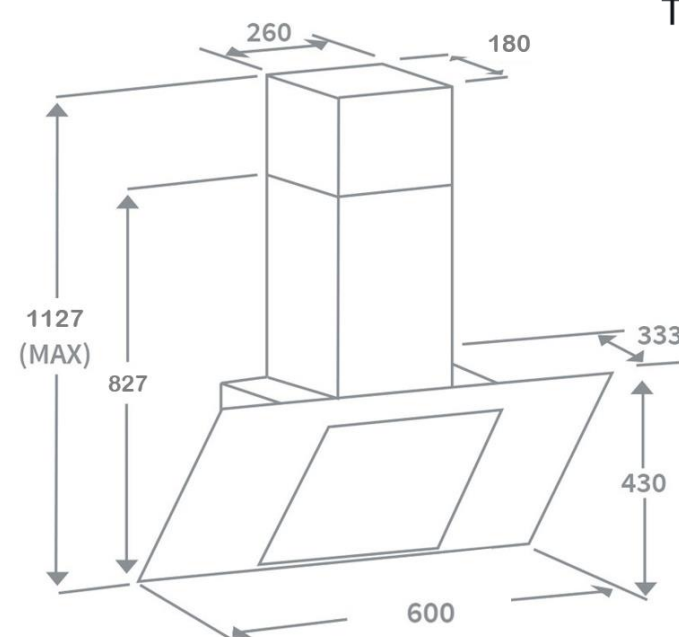

Product Data Sheet

Prima Code	PRAE0030
Description	Angled Glass Hood
Nominal Size	60cm
Colour	Black
Other Features	15 minute auto-stop timer, White LED display Stainless Steel Strip to match Prima+ Ovens
Controls	Touch Control
Speed Settings	3
EAN Code	5034109777537
Extraction Rate (m3/hr) - Speed 1	190
Extraction Rate (m3/hr) - Speed 2	228
Extraction Rate (m3/hr) - Speed 3	350
Extraction Rate (m3/hr) - Booster	n/a
Free Airflow (m3/hr) - Speed 1	300
Free Airflow (m3/hr) - Speed 2	360
Free Airflow (m3/hr) - Speed 3	550
Free Airflow (m3/hr) - Booster	n/a
Noise Level dBA - Speed 1	54
Noise Level dBA - Speed 2	61
Noise Level dBA - Speed 3	66
Noise Level dBA - Booster	n/a
Grease Filters	Aluminium
Required Height over Gas Hob (mm)	550
Required Height over Electric Hob (mm)	550
Lights	1W LED (x2)
Energy Class	B
Power Supply	3A
Total Rated Power Consumption	112W
Product Height (mm)	827-1127
Product Width (mm)	600
Product Depth (mm)	333
Chimney/Flue Width (mm)	260
Chimney/Flue Depth (mm)	180
Outlet Diameter	125mm
Carbon Filters (Optional)	PRF006
Ducting Kit (Optional)	PRDK125