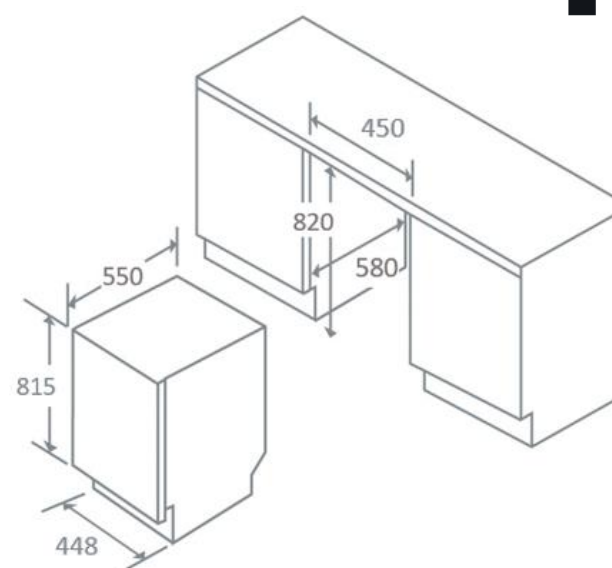

Product Data Sheet

Prima Code	LPR659A
Description	45cm Dishwasher
Nominal Size	45cm
EAN Code	5034109766692
Colour	SS Panel
Place settings	10
Maximum plate diameter	12 Inches (308mm)
Spray levels	2
Programmes	Intensive (50-70°C)
	Normal (45-65°C)
	Eco (45-65°C)
	Glass (40-60°C)
	90 minute (65°C)
	Fast wash: 30 minutes (45-55°C)
Features	Digital LED timer display
	Extra dry function
	Delay timer (0-24 hours)
	Half load function
	Rinse aid indicator
	Salt indicator
	Adjustable upper basket
	Fold-down rack on lower basket
	Fold-up cup shelves on upper basket
	Cutlery basket
	Front-adjustable legs
	Tension-adjustable door spring
Connection cable length	1.5 metres
Plug	Supplied with moulded UK plug
Max noise level	49dBA
Energy class	A++
Drying Efficiency	A
Energy consumption per annum	211kWh
Energy consumption per standard cycle	0.74kWh
Water consumption per annum	2520 litres
Water consumption per standard cycle	9 litres
Water pressure	0.4-10 bar
Rated power	1930W
Electrical Voltage	230V
Frequency	50Hz
Fuse rating	10A
Product Height (mm)	815
Product Width (mm)	448
Product Depth (mm)	550 (door closed)/1150 (door open)
Cavity Height (mm)	820
Cavity Width (mm)	450
Cavity Depth (mm)	580