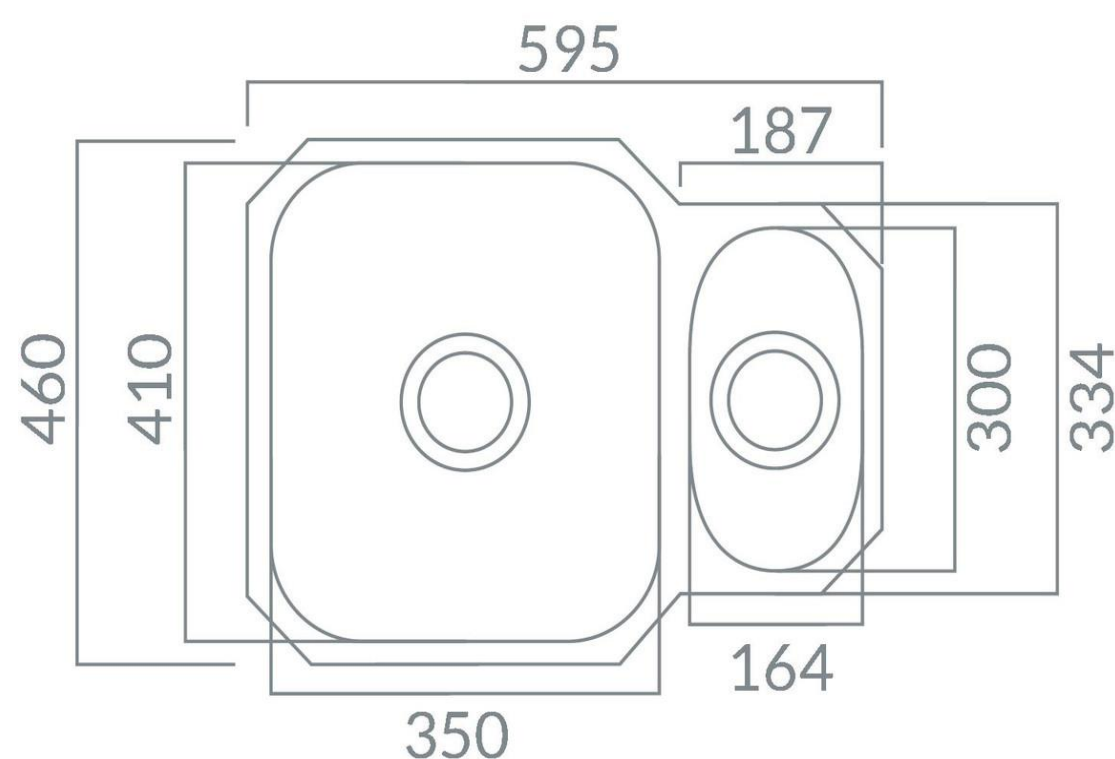

Product Data Sheet

Prima Code	CPR506
Description	Prima 1.5B Undermount Reversible Sink
Colour	Grey/Silver
Material	SS304 powder coated Stainless Steel
Stainless Steel Thickness (mm)	0.8
Finish	Polished
Fitting Style	Undermount
Sealant Strip (Incl./Separate)	N/A
No. Drainers	0
No. Tap Holes	0
Dimensions (mm)	W 595 x D 460 x H 185
Main Bowl Dimensions (mm)	W 350 x D 410 x H 185
Half Bowl Dimensions (mm)	W 164 x D 300 x H 110
Cut out depth (mm)	420
Cut out width (mm)	553
Minimum cabinet width (mm)	600
Main Bowl Radius (mm)	89
Half Bowl Radius (mm)	89
Drainer (RH/LH)	No Drainer
Reversible	Yes
Accessories (included)	Waste & overflow
Accessories (optional)	CPR108 Plumbing kit
Waste disposer compatible	Yes
Boxed/Sleeved packaging	Boxed
Guarantee	Lifetime