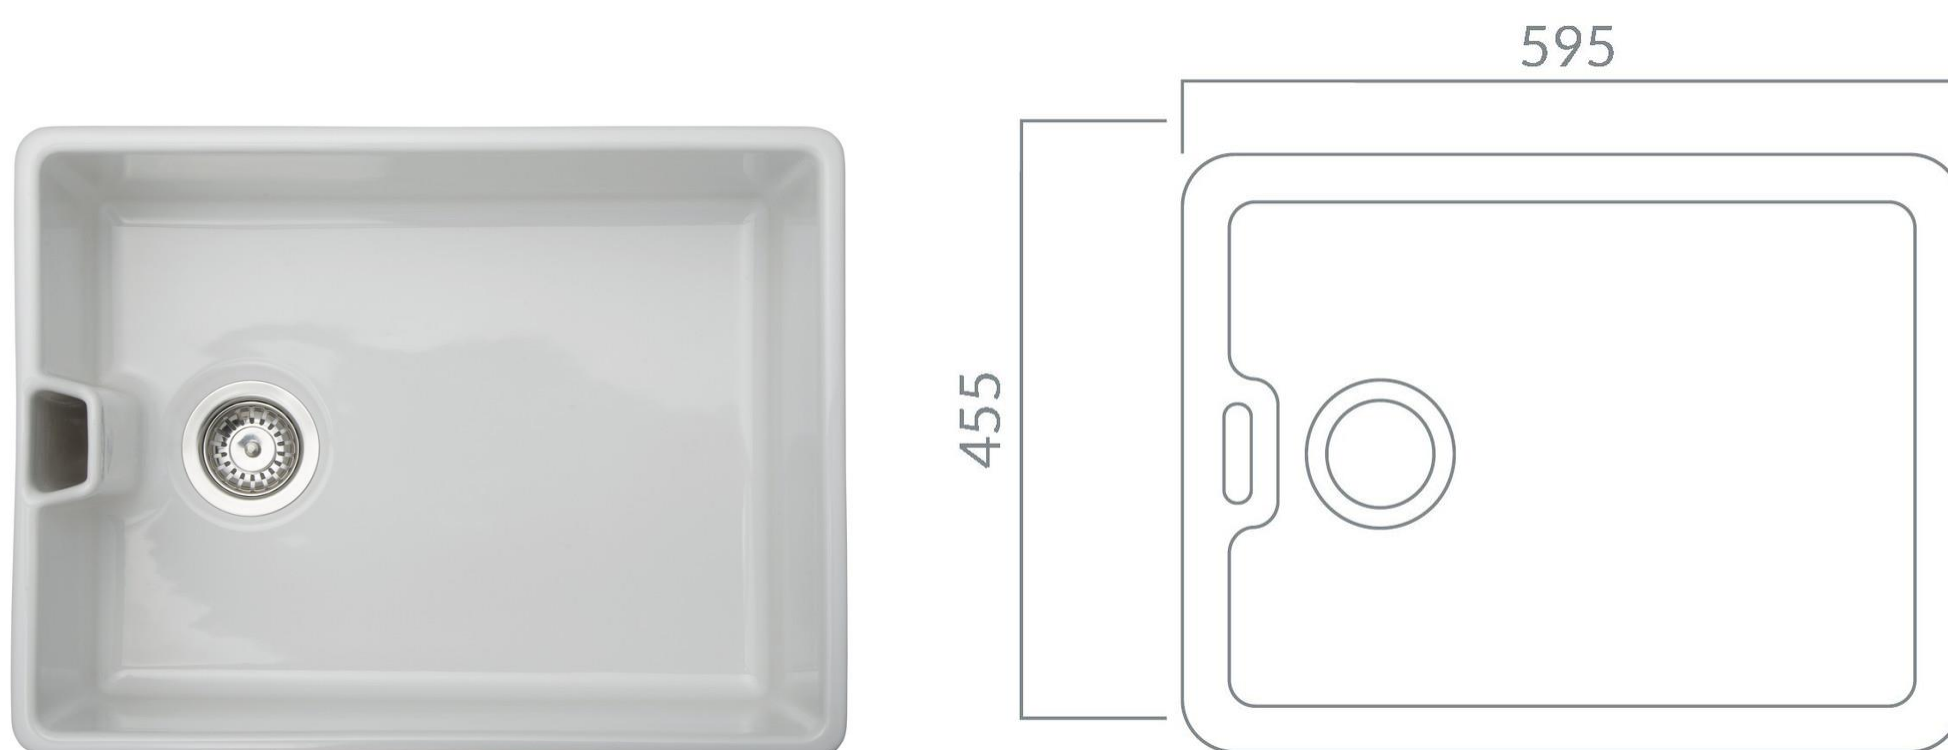

Product Data Sheet

Prima Code	CPR408
Description	Prima 1B Belfast Fire Clay Sink
Colour	White
Material	Fire Clay
Finish	Gloss
Fitting Style	Sit On
Sealant Strip (Incl./Separate)	N/A
No. Drainers	0
No. Tap Holes	0
Features	Extra deep bowl, Hygiene glazed surface
Dimensions (mm)	W 595 x D 455 x H 250
Main Bowl Dimensions (mm)	W 595 x D 455 x H 250
Minimum cabinet width (mm)	600
Main Bowl Radius (mm)	12
Drainer (RH/LH)	No Drainer
Reversible	Yes
Accessories (included)	Waste
Accessories (optional)	CPR106 Plumbing kit
Waste disposer compatible	Yes
Boxed/Sleeved packaging	Boxed
Guarantee	Lifetime