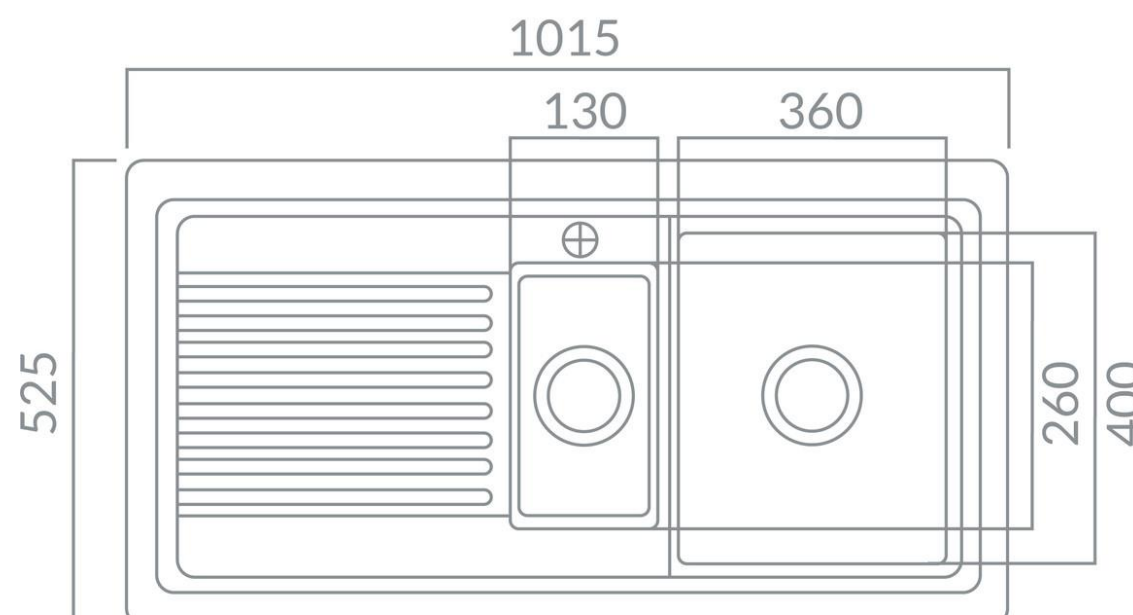

# Product Data Sheet

| Prima Code                     | CPR404                                    |
|--------------------------------|---|
| Description                    | Prima 1.5B Traditional Ceramic Inset Sink |
| Colour                         | White                                     |
| Material                       | Ceramic                                   |
| Thickness                      | 30mm                                      |
| Finish                         | Gloss                                     |
| Fitting Style                  | Inset                                     |
| Sealant Strip (Incl./Separate) | N/A                                       |
| No. Drainers                   | 1   |
| No. Tap Holes                  | 0   |
| Features                       | Extra deep bowl                           |
| Dimensions (mm)                | W 1015 x D 525 x H 220                    |
| Main Bowl Dimensions (mm)      | W 420 x D 400 x H 220                     |
| Half Bowl Dimensions (mm)      | W 130 x D 260 x H 120                     |
| Cut out depth (mm)             | 505                                       |
| Cut out width (mm)             | 995                                       |
| Minimum cabinet width (mm)     | 600                                       |
| Main Bowl Radius               | 20mm                                      |
| Half Bowl Radius               | 15mm                                      |
| Drainer (RH/LH)                | Both                                      |
| Reversible                     | Yes                                       |
| Accessories (included)         | Waste & overflow                          |
| Accessories (optional)         | CPR108 Plumbing kit                       |
| Waste disposer compatible      | Yes                                       |
| Boxed/Sleeved packaging        | Boxed                                     |
| Guarantee                      | Lifetime                                  |