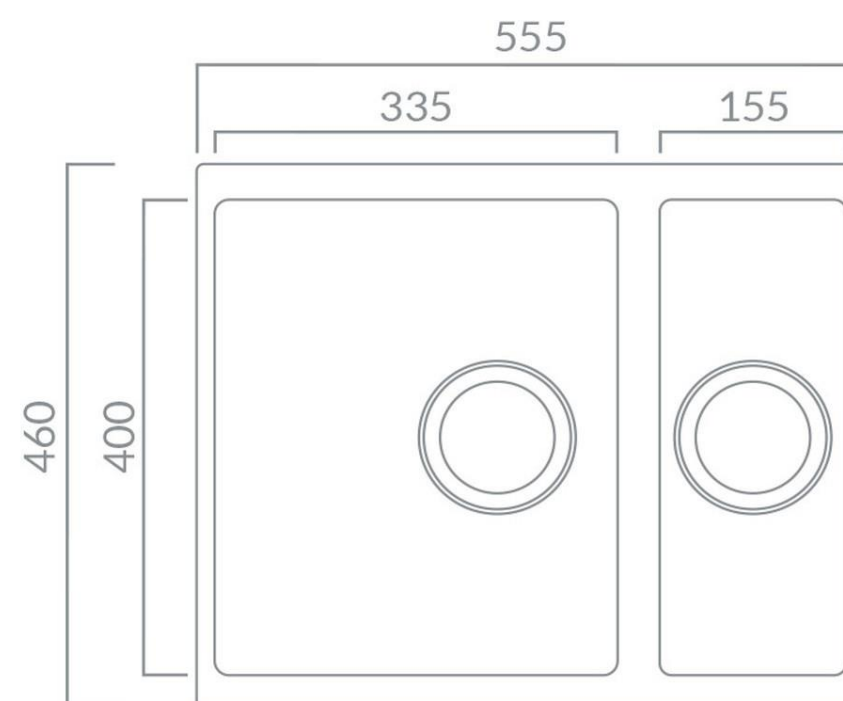

Product Data Sheet

Prima Code	CPR355
Description	Prima+ Granite 1.5B Undermount Sink
Colour	Light Grey
Material	Granite
Finish	Matt
Fitting Style	Undermount/Inset
Sealant Strip (Incl./Separate)	Separate
No. Drainers	0
No. Tap Holes	0
Features	Extra deep bowl Scratch resistant Stain resistant
Dimensions (mm)	W 555 x D 460 x H 200
Main Bowl Dimensions (mm)	W 335 x D 400 x H 200
Half Bowl Dimensions (mm):	W 155 x D 400 x H 200
Minimum cabinet width (mm)	600
Main Bowl Radius (mm)	10
Half Bowl Radius (mm)	10
Drainer (RH/LH)	No drainer
Reversible	No
Accessories (included)	Waste, overflow and fitting clips
Waste disposer compatible	No
Boxed/Sleeved packaging	Boxed
Guarantee	Lifetime