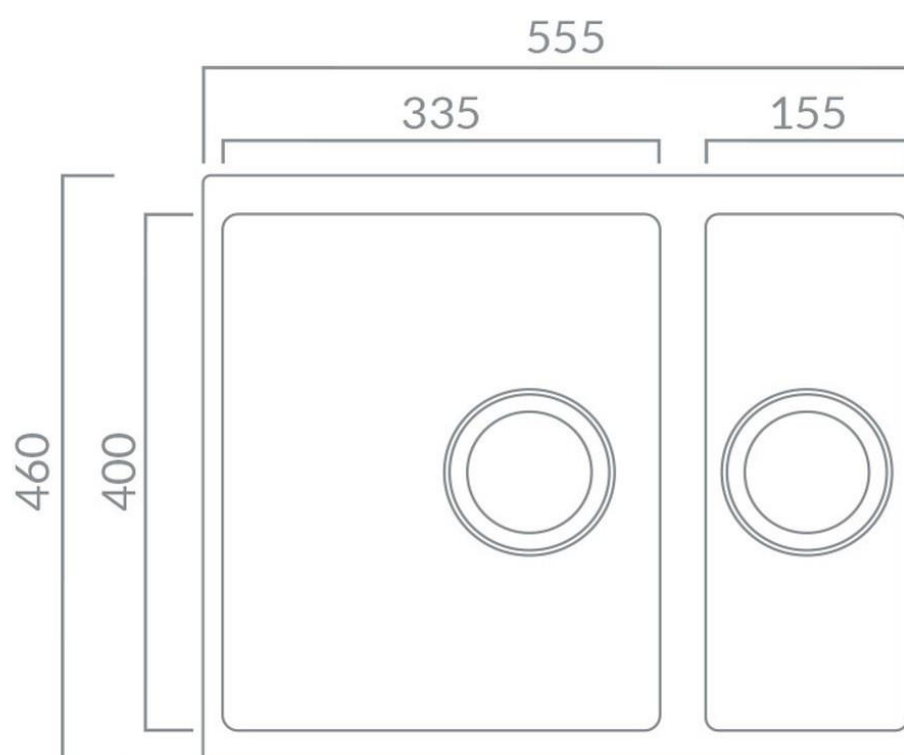

Product Data Sheet

Prima Code	CPR353
Description	Prima+ Granite 1.5B Undermount Sink
Colour	Black
Material	Granite
Finish	Matt
Fitting Style	Undermount/Inset
Sealant Strip (Incl./Separate)	Separate
No. Drainers	0
No. Tap Holes	0
Features	Extra deep bowl Scratch resistant Stain resistant
Dimensions (mm)	W 555 x D 460 x H 200
Main Bowl Dimensions (mm)	W 335 x D 400 x H 200
Half Bowl Dimensions (mm):	W 155 x D 400 x H 200
Minimum cabinet width (mm)	600
Main Bowl Radius (mm)	10
Half Bowl Radius (mm)	10
Drainer (RH/LH)	No drainer
Reversible	No
Accessories (included)	Waste, overflow & fitting clips
Waste disposer compatible	No
Boxed/Sleeved packaging	Boxed
Guarantee	Lifetime