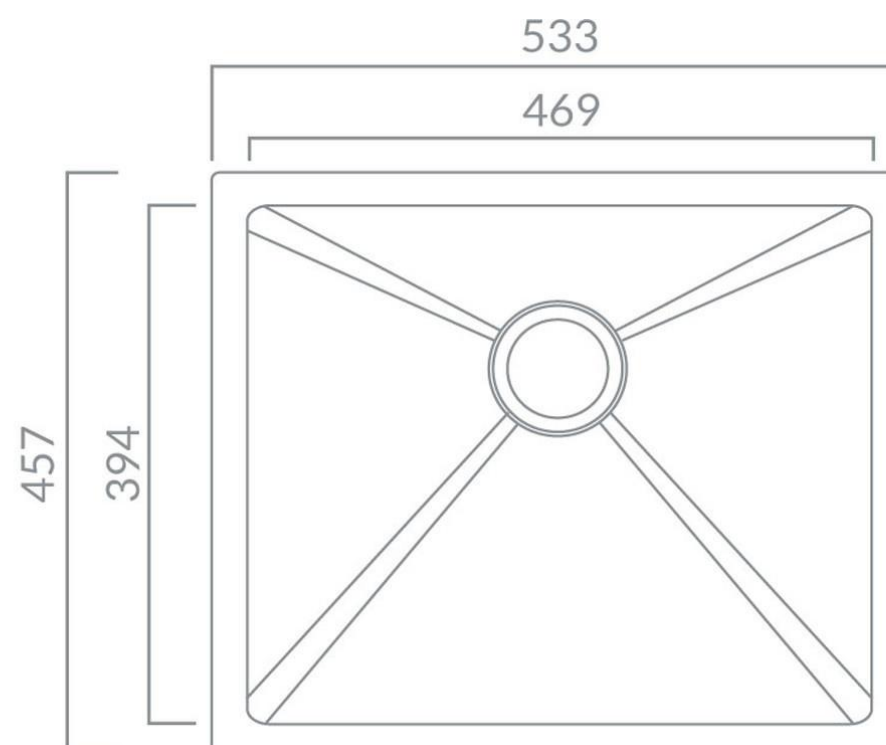

Product Data Sheet

Prima Code	CPR351
Description	Prima+ Granite 1B Undermount Sink
Colour	White
Material	Granite
Finish	Matt
Fitting Style	Undermount/Inset
Sealant Strip (Incl./Separate)	Separate
No. Drainers	0
No. Tap Holes	0
Features	Extra deep bowl Scratch resistant Stain resistant
Dimensions (mm)	W 533 x D 457 x H 205
Main Bowl Dimensions (mm)	W 469 x D 394 x H 205
Minimum cabinet width (mm)	600
Main Bowl Radius (mm)	10
Drainer (RH/LH)	Both
Reversible	Yes
Accessories (included)	Waste, overflow & fitting clips
Waste disposer compatible	No
Boxed/Sleeved packaging	Boxed
Guarantee	Lifetime