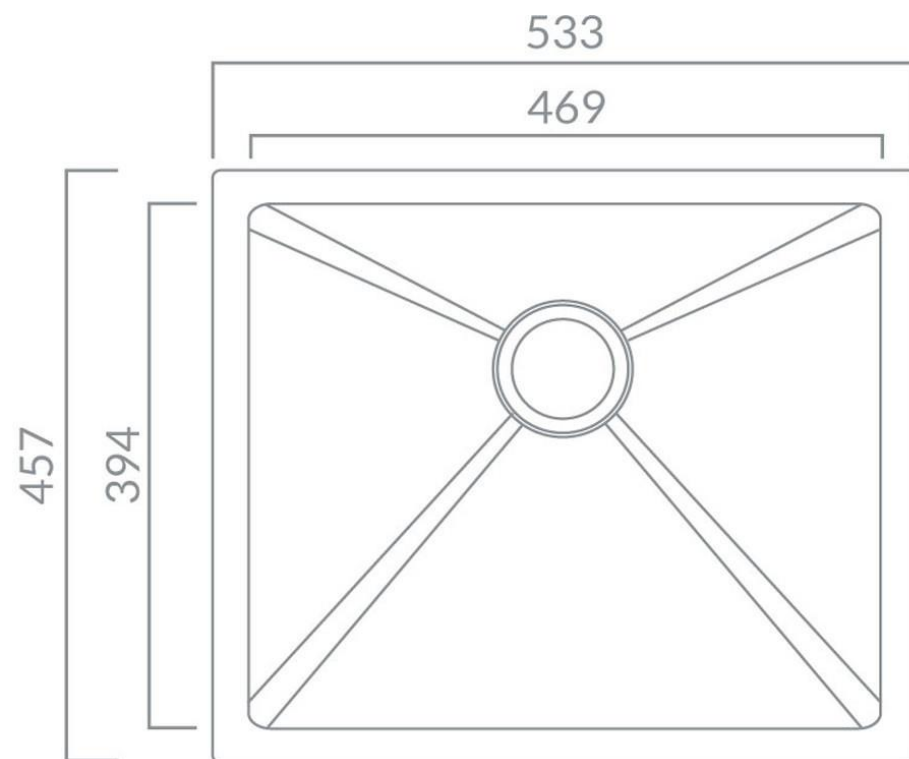

# Product Data Sheet

Prima Code	CPR350
Description	Prima+ Granite 1B Undermount Sink
Colour	Black
Material	Granite
Finish	Matt
Fitting Style	Undermount/Inset
Sealant Strip (Incl./Separate)	Separate
No. Drainers	0
No. Tap Holes	0
Features	Extra deep bowl Scratch resistant Stain resistant
Dimensions (mm)	W 533 x D 457 x H 205
Main Bowl Dimensions (mm)	W 469 x D 394 x H 205
Minimum cabinet width (mm)	600
Main Bowl Radius (mm)	10
Drainer (RH/LH)	Both
Reversible	Yes
Accessories (included)	Waste, overflow & fitting clips
Waste disposer compatible	No
Boxed/Sleeved packaging	Boxed
Guarantee	Lifetime