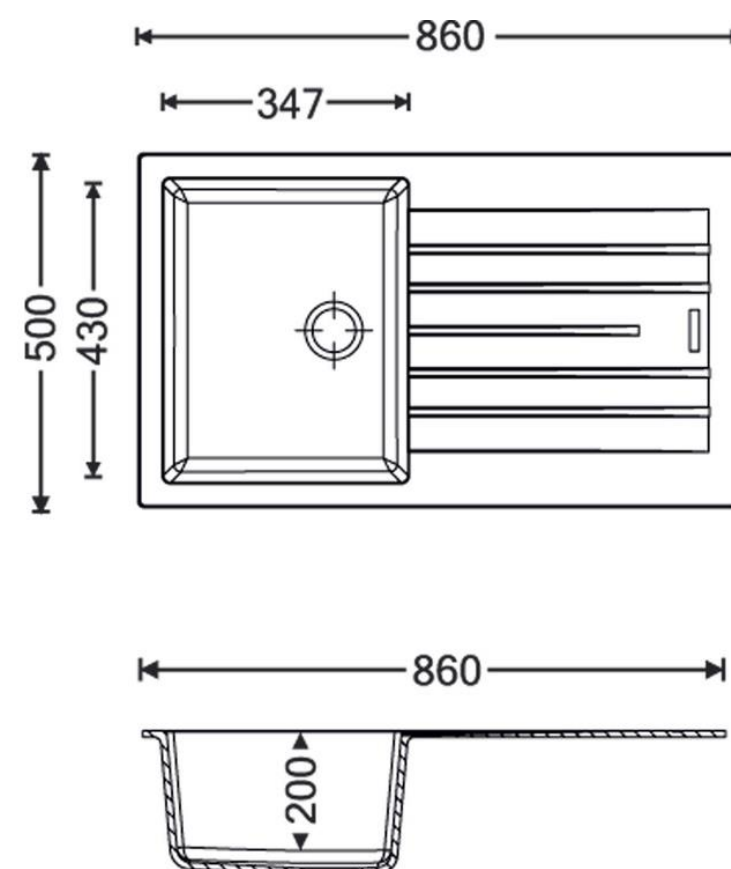

# Product Data Sheet

Prima Code	CPR342
Description	Prima+ Compact Granite 1B & Drainer Inset Sink
Colour	Gun Metal
Material	Granite
Finish	Matt
Fitting Style	Inset
Sealant Strip (Incl./Separate)	Separate
No. Drainers	1
No. Tap Holes	0
Features	Extra deep bowl Scratch resistant Stain resistant
Dimensions (mm)	W 860 x D 500 x H 200
Main Bowl Dimensions (mm)	W 347 x D 430 x H 200
Cut out depth (mm)	480
Cut out width (mm)	840
Minimum cabinet width (mm)	450
Main Bowl Radius (mm)	6
Drainer (RH/LH)	Both
Reversible	Yes
Accessories (included)	Waste, overflow, plumbing kit & fitting clips
Waste disposer compatible	Yes
Boxed/Sleeved packaging	Boxed
Guarantee	Lifetime