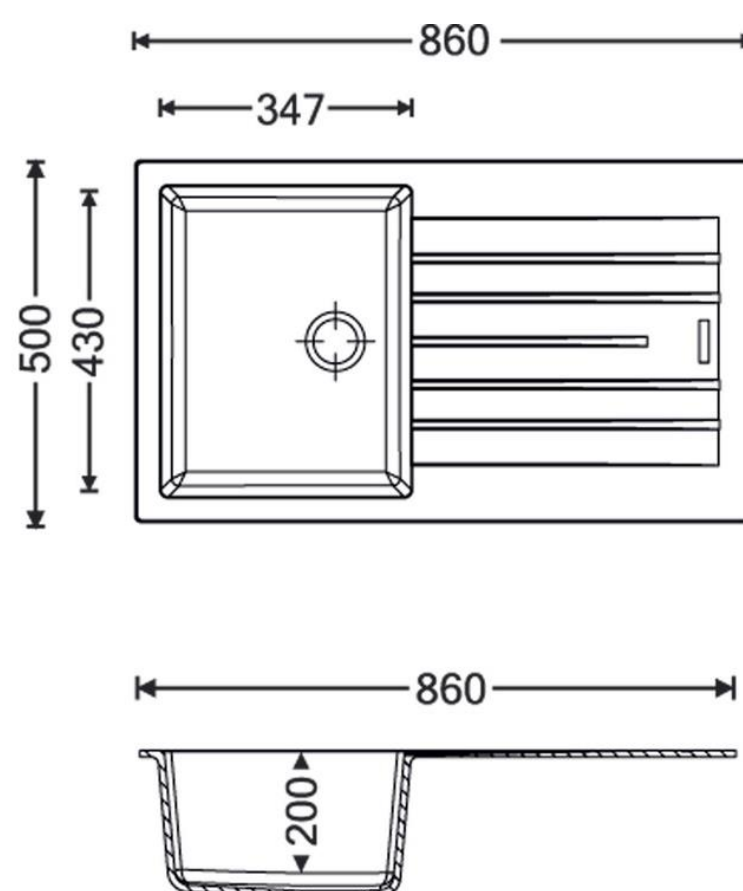

Product Data Sheet

Prima Code	CPR341
Description	Prima+ Compact Granite 1B & Drainer Inset Sink
Colour	White
Material	Granite
Finish	Matt
Fitting Style	Inset
Sealant Strip (Incl./Separate)	Separate
No. Drainers	1
No. Tap Holes	0
Features	Extra deep bowl Scratch resistant Stain resistant
Dimensions (mm)	W 860 x D 500 x H 200
Main Bowl Dimensions (mm)	W 347 x D 430 x H 200
Cut out depth (mm)	480
Cut out width (mm)	840
Minimum cabinet width (mm)	450
Main Bowl Radius	6mm
Drainer (RH/LH)	Both
Reversible	Yes
Accessories (included)	Waste, overflow, plumbing kit & fitting clips
Waste disposer compatible	Yes
Boxed/Sleeved packaging	Boxed
Guarantee	Lifetime