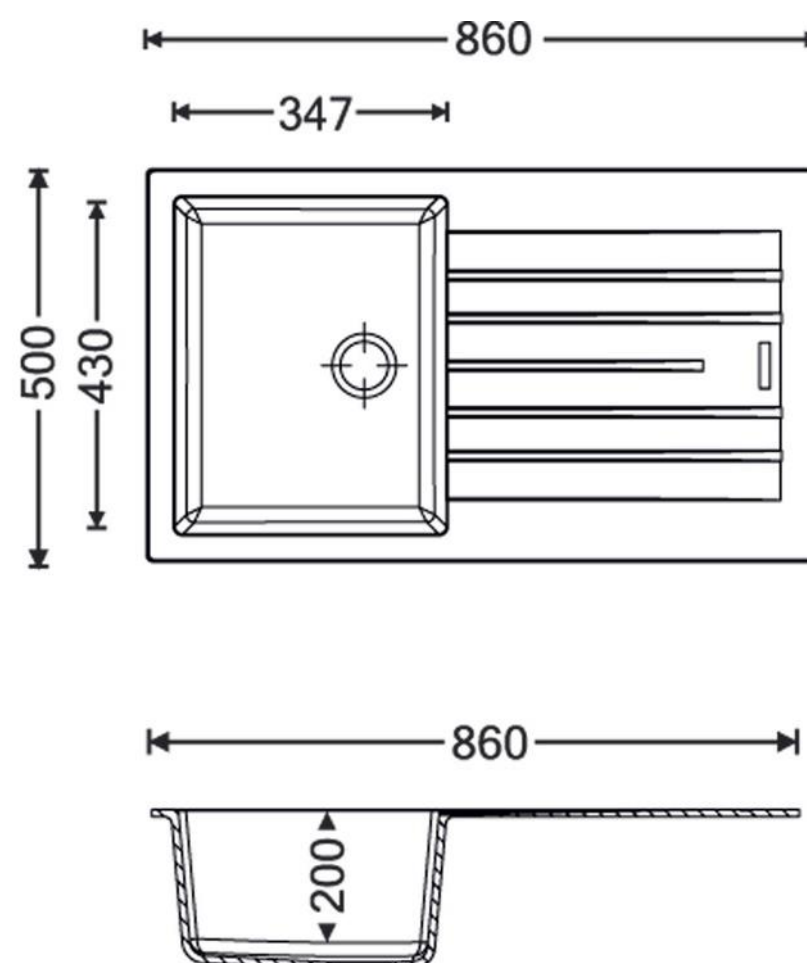

Product Data Sheet

Prima Code	CPR340
Description	Prima+ Compact Granite 1B & Drainer Inset Sink
Colour	Black
Material	Granite
Finish	Matt
Fitting Style	Inset
Sealant Strip (Incl./Separate)	Separate
No. Drainers	1
No. Tap Holes	0
Features	Extra deep bowl Scratch resistant Stain resistant
Dimensions (mm)	W 860 x D 500 x H 200
Main Bowl Dimensions (mm)	W 347 x D 430 x H 200
Cut out depth (mm)	480
Cut out width (mm)	840
Minimum cabinet width (mm)	450
Main Bowl Radius (mm)	6
Drainer (RH/LH)	Both
Reversible	Yes
Accessories (included)	Waste, overflow, plumbing kit & fitting clips
Waste disposer compatible	Yes
Boxed/Sleeved packaging	Boxed
Guarantee	Lifetime