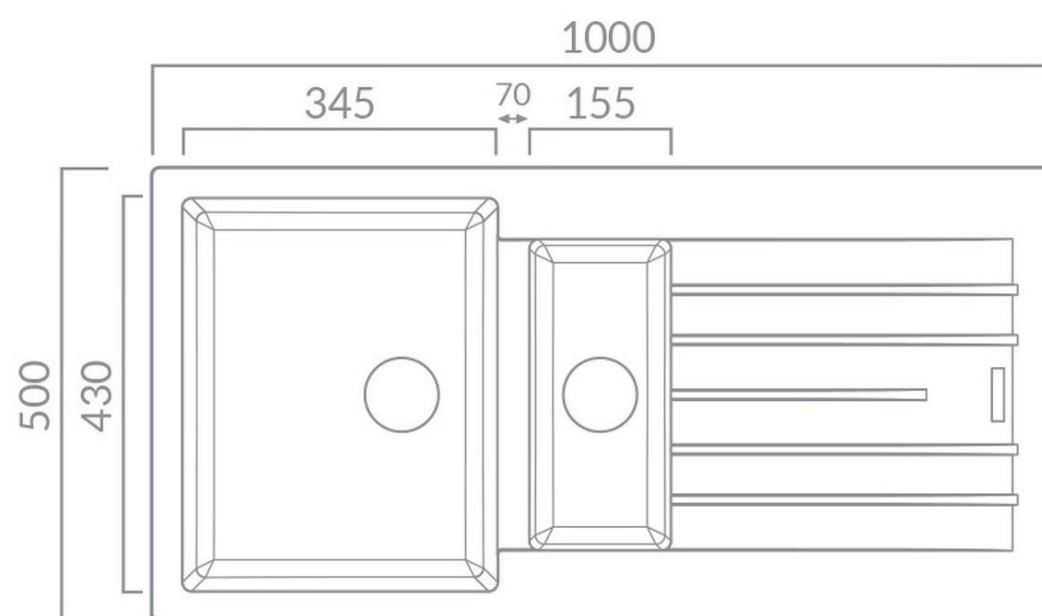

Product Data Sheet

Prima Code	CPR316
Description	Prima+ Granite 1.5B & Drainer Inset Sink
Colour	Gun Metal
Material	Granite
Finish	Matt
Fitting Style	Inset
Sealant Strip (Incl./Separate)	Separate
No. Drainers	1
No. Tap Holes	0
Features	Extra deep bowl Scratch resistant Stain resistant
Dimensions (mm)	W 1000 x D 500 x H 200
Main Bowl Dimensions (mm)	W 345 x D 430 x H 200
Half Bowl Dimensions (mm):	W 155 x D 340 x H 146
Cut out depth (mm)	480
Cut out width (mm)	980
Minimum cabinet width (mm)	600
Main Bowl Radius (mm)	6
Half Bowl Radius (mm)	6
Drainer (RH/LH)	Both
Reversible	Yes
Accessories (included)	Waste, overflow, plumbing kit & fitting clips
Waste disposer compatible	Yes
Boxed/Sleeved packaging	Boxed
Guarantee	Lifetime