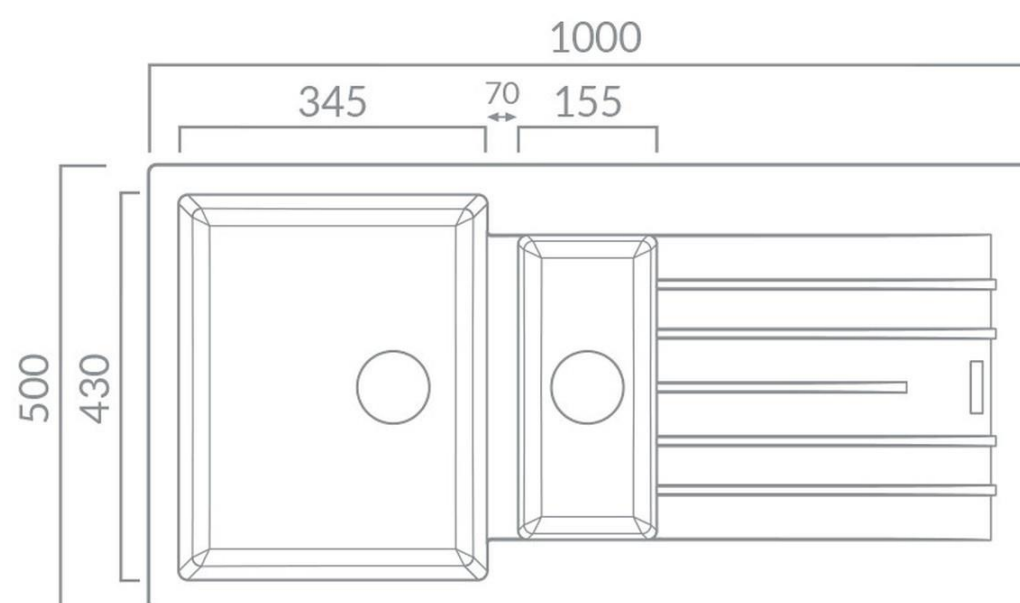

Product Data Sheet

Prima Code	CPR315
Description	Prima+ Granite 1.5B & Drainer Inset Sink
Colour	White
Material	Granite
Finish	Matt
Fitting Style	Inset
Sealant Strip (Incl./Separate)	Separate
No. Drainers	1
No. Tap Holes	0
Features	Extra deep bowl Scratch resistant Stain resistant
Dimensions (mm)	W 1000 x D 500 x H 200
Main Bowl Dimensions (mm)	W 345 x D 430 x H 200
1/2 Bowl Dimensions (mm):	W 155 x D 340 x H 146
Cut out depth (mm)	480
Cut out width (mm)	980
Minimum cabinet width (mm)	600
Main Bowl Radius (mm)	6
Half Bowl Radius (mm)	6
Drainer (RH/LH)	Both
Reversible	Yes
Accessories (included)	Waste, overflow, plumbing kit & fitting clips
Waste disposer compatible	Yes
Boxed/Sleeved packaging	Boxed
Guarantee	Lifetime