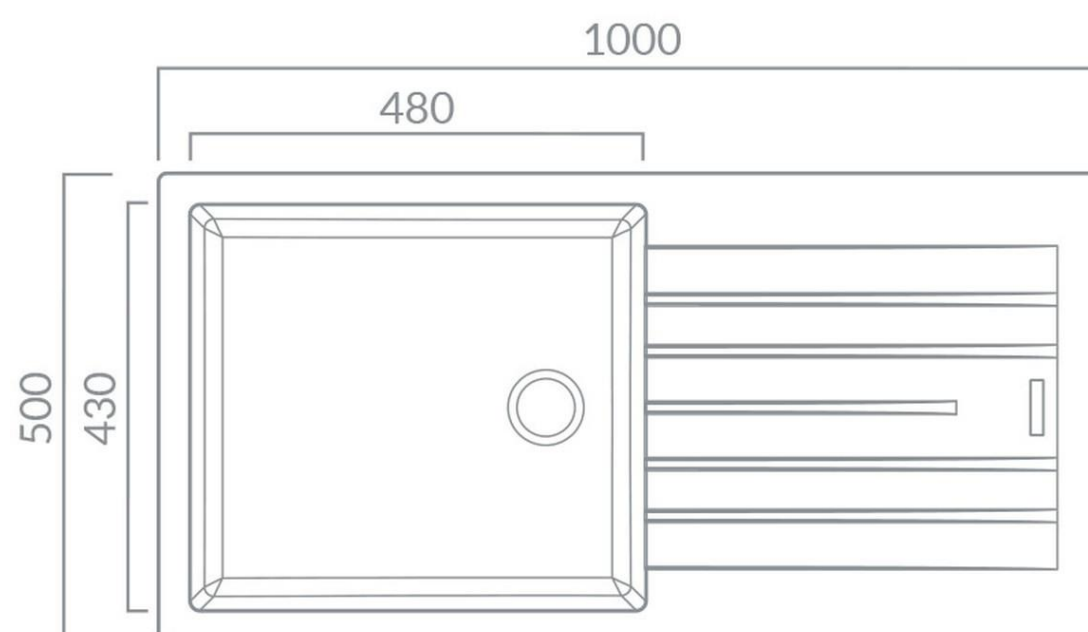

Product Data Sheet

Prima Code	CPR310
Description	Prima+ Granite 1B & Drainer Inset Sink
Colour	Black
Material	Granite
Finish	Matt
Fitting Style	Inset
Sealant Strip (Incl./Separate)	Separate
No. Drainers	1
No. Tap Holes	0
Features	Extra deep bowl Scratch resistant Stain resistant
Dimensions (mm)	W 1000 x D 500 x H 200
Main Bowl Dimensions (mm)	W 480 x D 430 x H 200
Cut out depth (mm)	480
Cut out width (mm)	980
Minimum cabinet width (mm)	600
Main Bowl Radius (mm)	6
Drainer (RH/LH)	Both
Reversible	Yes
Accessories (included)	Waste, overflow, plumbing kit & fitting clips
Waste disposer compatible	Yes
Boxed/Sleeved packaging	Boxed
Guarantee	Lifetime