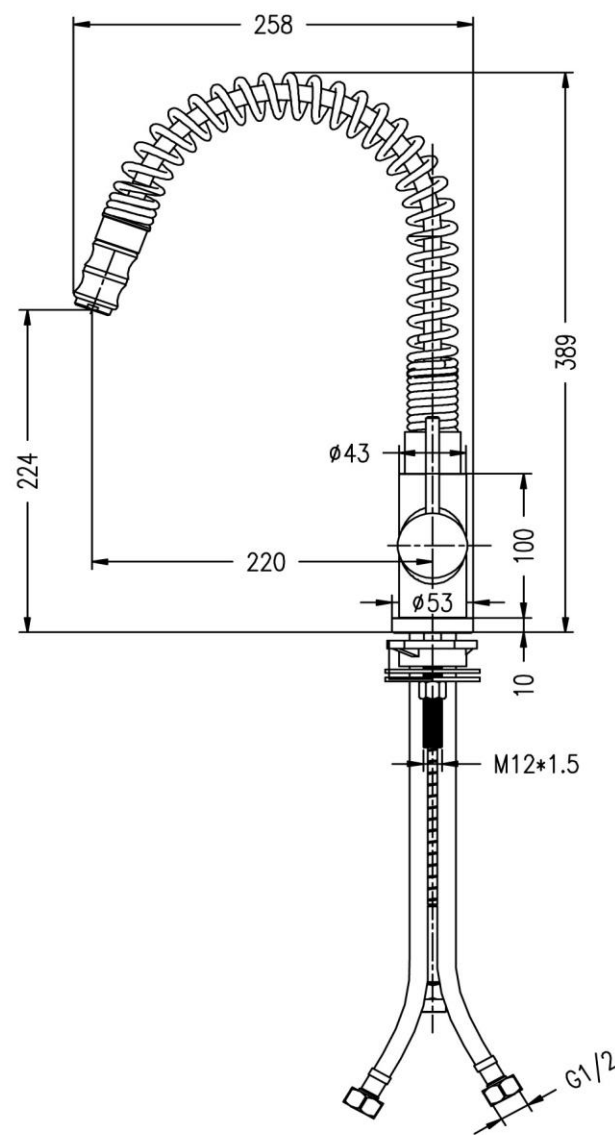

# Product Data Sheet

Prima Code	BPR603
Description	Professional Single Lever Spray Mixer Tap
Colour	Chrome
Material	Chrome
Features	Multi-function spray nozzle
Minimum Pressure	1.5 bar
Maximum Pressure	6 bar
Spout Type	Flexi-spout
Operation	Single lever
Spout Reach(mm)	220
Spout Height (mm)	224
Product Height (mm)	389
Base/Handle Width (mm)	111
Base Diameter (mm)	53
Tap Hole requirement (mm)	30
Guarantee	10 years
WRAS approved (/certificate)	NO