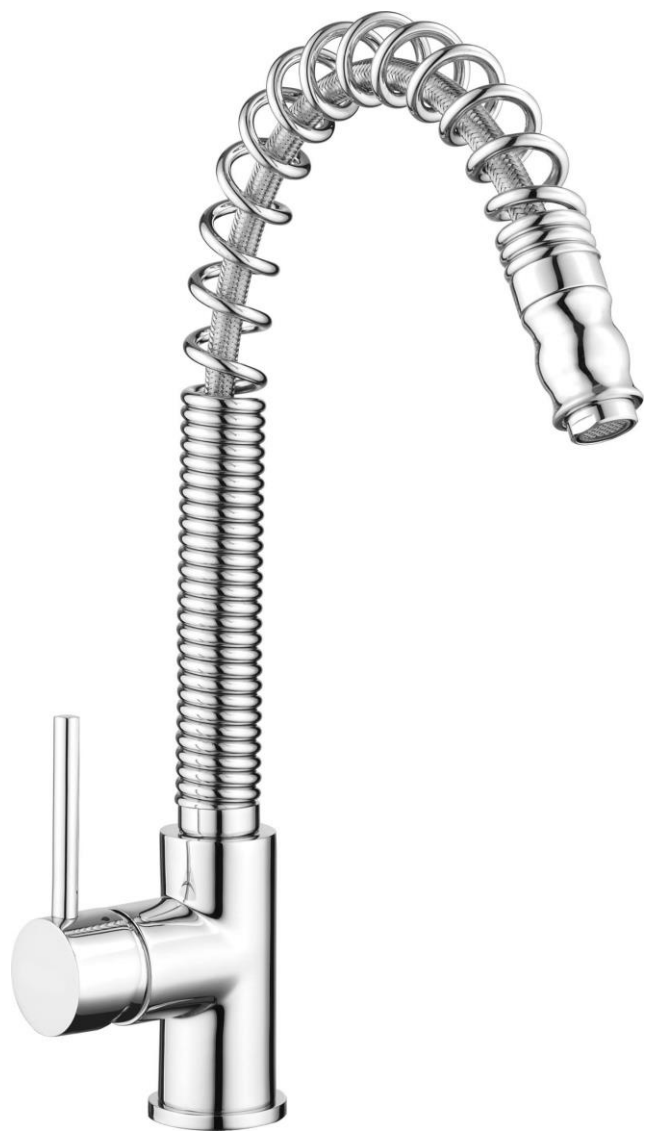

# Product Data Sheet

Prima Code	BPR603
Description	Professional Single Lever Spray Mixer Tap
Colour	Chrome
Material	Chrome
Features	Multi-function spray nozzle
Minimum Pressure	1.5 bar
Maximum Pressure	6 bar
Spout Type	Flexi-spout
Operation	Single lever
Spout Reach(mm)	220
Spout Height (mm)	224
Product Height (mm)	389
Base/Handle Width (mm)	111
Base Diameter (mm)	53
Tap Hole requirement (mm)	30
Guarantee	10 years
WRAS approved (/certificate)	NO