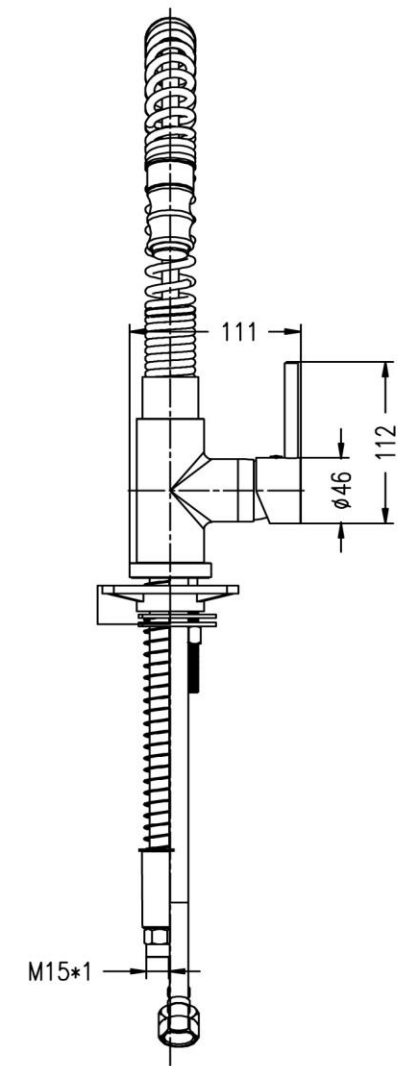

# Product Data Sheet

Prima Code	BPR603
Description	Professional Single Lever Spray Mixer Tap
Colour	Chrome
Material	Chrome
Features	Multi-function spray nozzle
Minimum Pressure	1.5 bar
Maximum Pressure	6 bar
Spout Type	Flexi-spout
Operation	Single lever
Spout Reach(mm)	220
Spout Height (mm)	224
Product Height (mm)	389
Base/Handle Width (mm)	111
Base Diameter (mm)	53
Tap Hole requirement (mm)	30
Guarantee	10 years
WRAS approved (/certificate)	NO