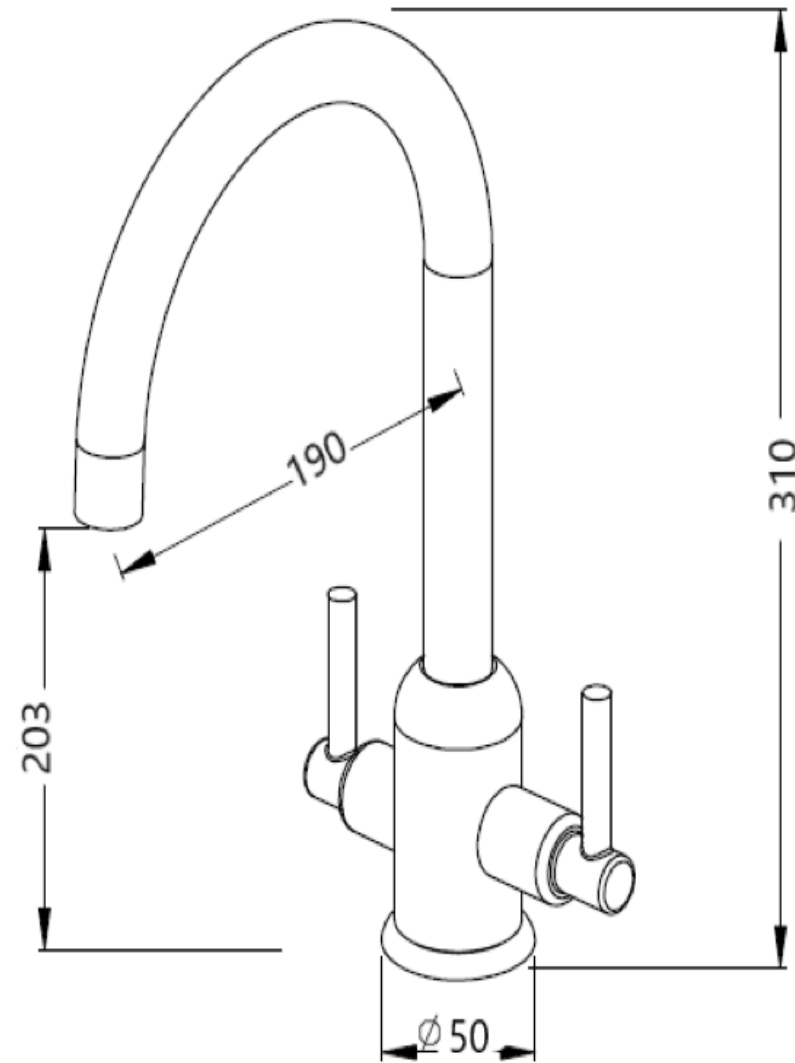

# Product Data Sheet

Prima Code	BPR2243
Description	Albany Dual Lever Mixer Tap
Colour	Chrome
Material	Chrome
Features	Ceramic disc valve, Aerator
Minimum Pressure	0.3 bar
Maximum Pressure	6 bar
Spout Type	360° Swivel
Operation	Quarter turn
Spout Reach(mm)	190
Spout Height (mm)	203
Product Height (mm)	310
Base/Handle Width (mm)	134
Base Diameter (mm)	50
Tap Hole requirement (mm)	30
Guarantee	10 years
WRAS approved (/certificate)	WRAS Certification