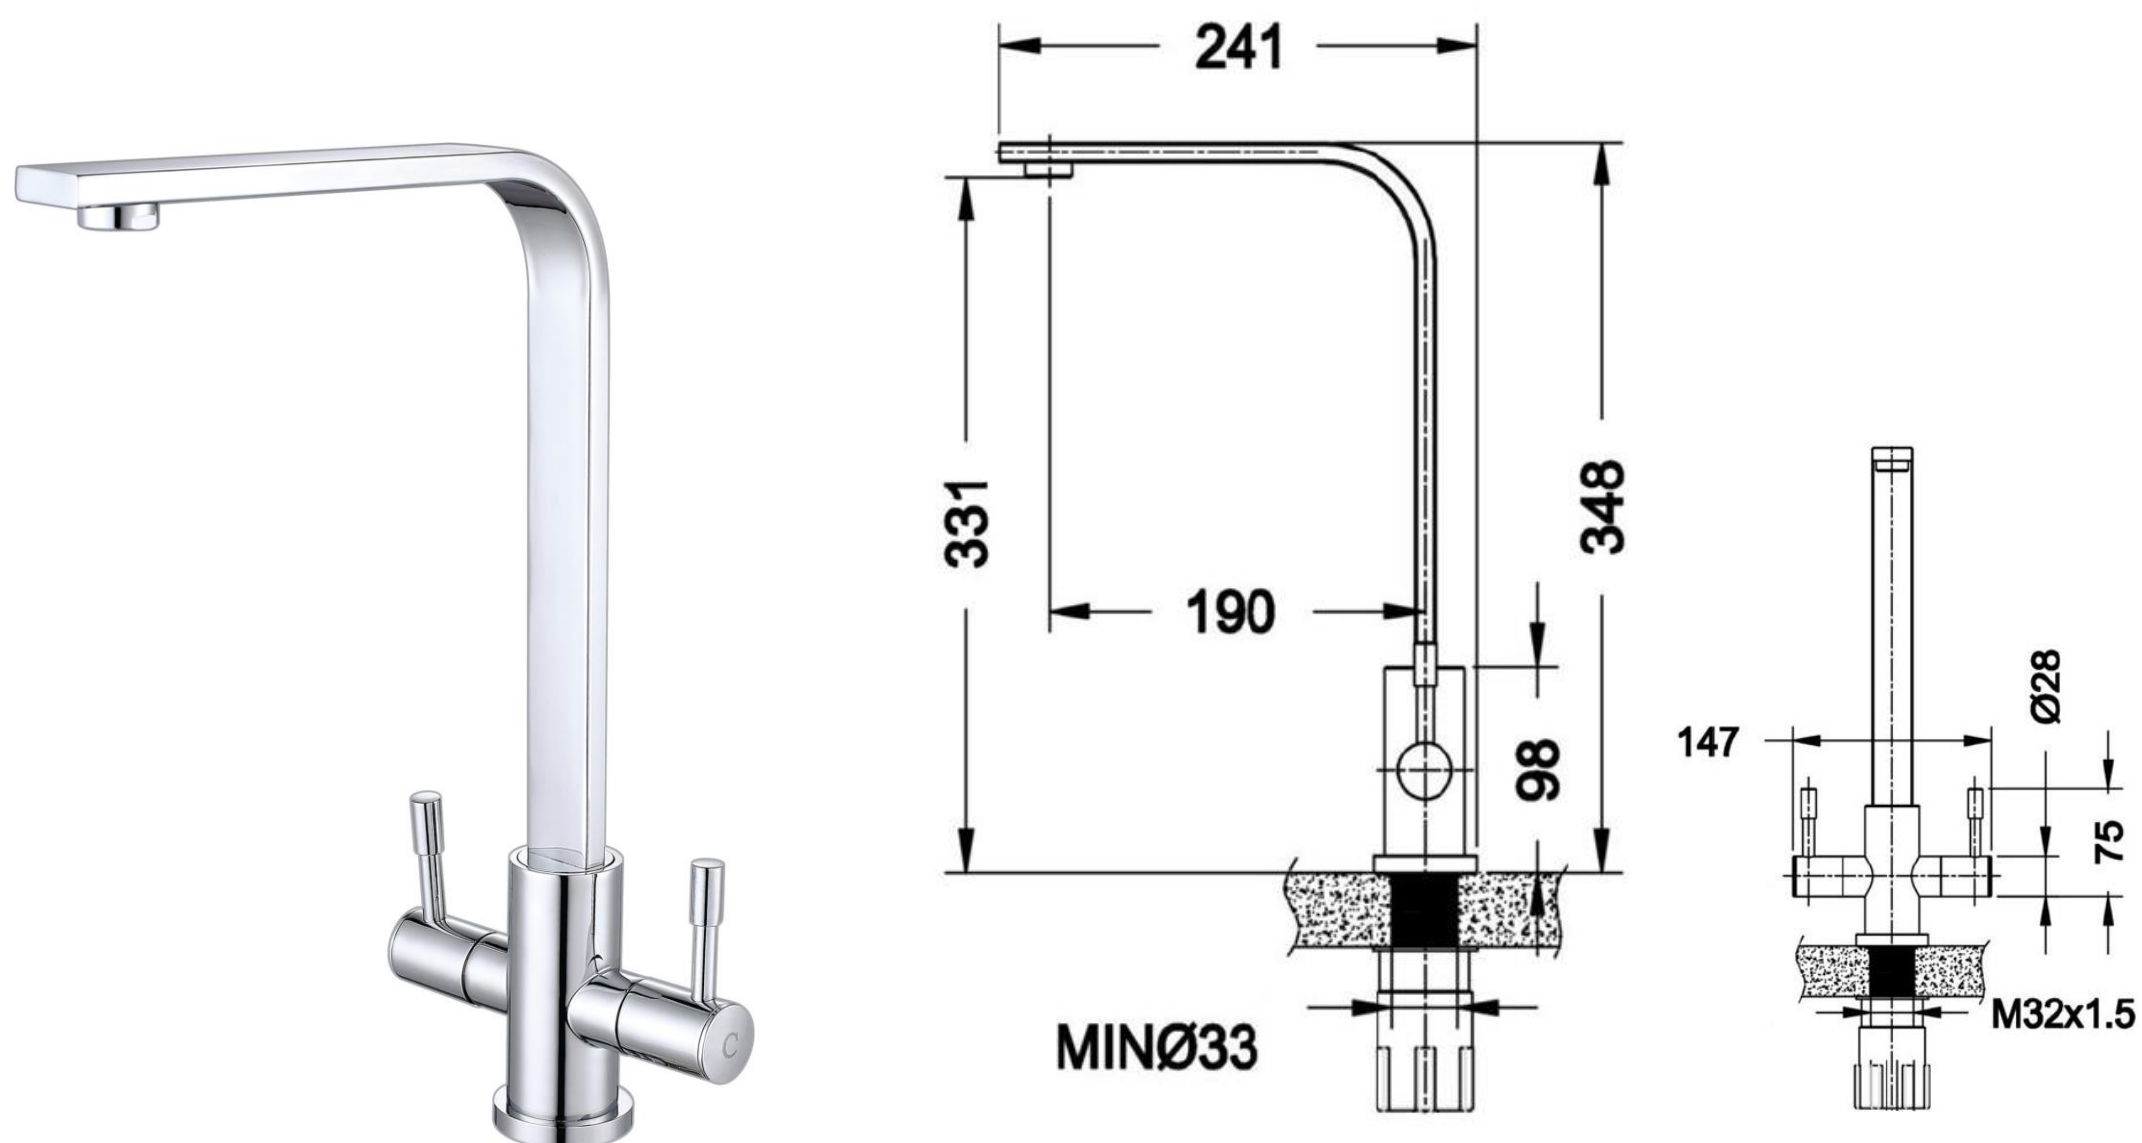

# Product Data Sheet

Prima Code	BPR2241
Description	Astoria Square Mixer Tap
Colour	Chrome
Material	Chrome
Features	Ceramic disc valve, Aerator
Minimum Pressure	0.2 bar
Maximum Pressure	6 bar
Spout Type	360° Swivel
Operation	Quarter turn
Spout Reach(mm)	190
Spout Height (mm)	331
Product Height (mm)	348
Base/Handle Width (mm)	147
Base Diameter (mm)	40
Tap Hole requirement (mm)	30
Guarantee	10 years
WRAS approved (/certificate)	NO