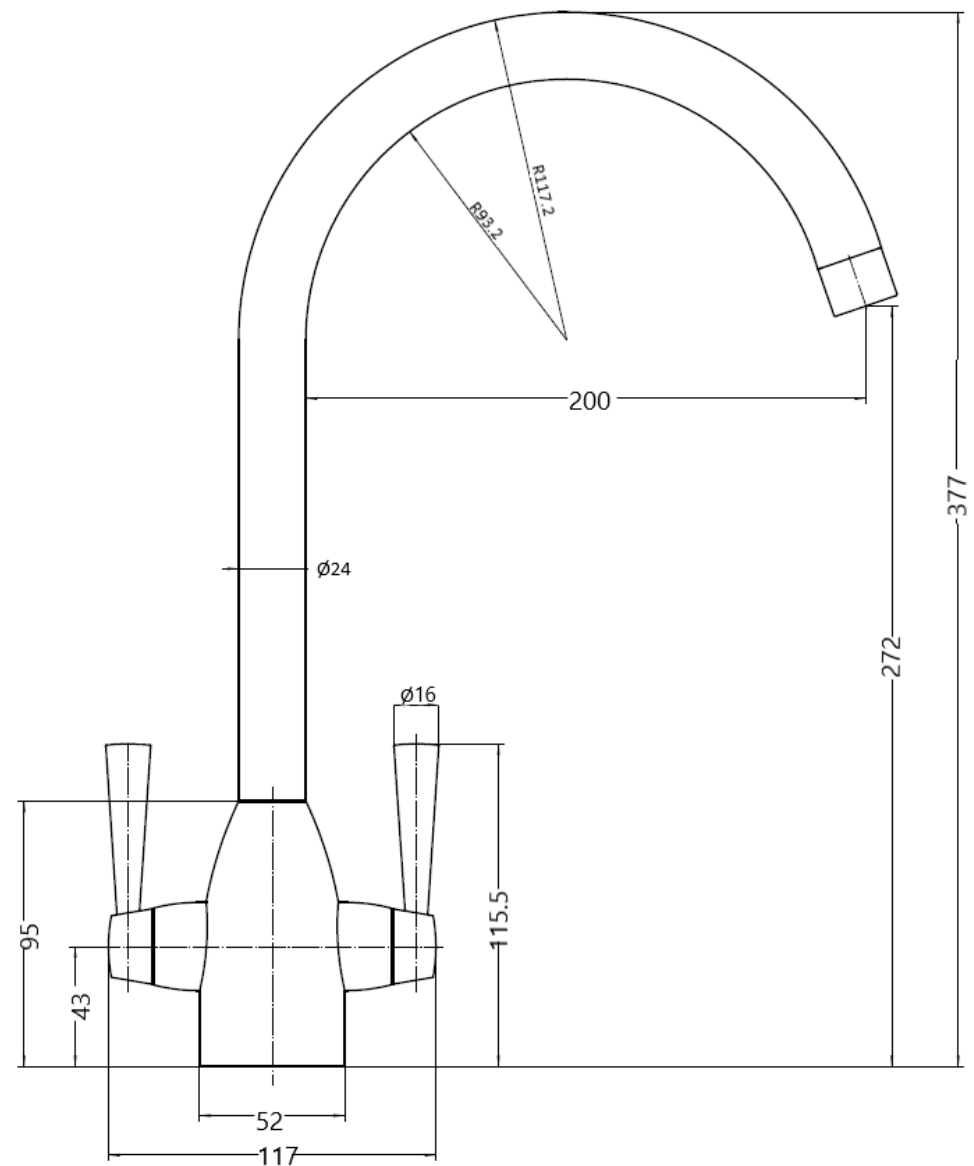

Product Data Sheet

Prima Code	BPR2222
Description	Chelsea Swan Neck Mixer Tap
Colour	Brushed Finish
Material	Brushed Finish
Features	Ceramic disc valve, Aerator
Minimum Pressure	0.5 bar
Maximum Pressure	6 bar
Spout Type	360° Swivel
Operation	Quarter turn
Spout Reach(mm)	200
Spout Height (mm)	272
Product Height (mm)	377
Base/Handle Width (mm)	117
Base Diameter (mm)	52
Tap Hole requirement (mm)	30
Guarantee	10 years
WRAS approved (/certificate)	NO