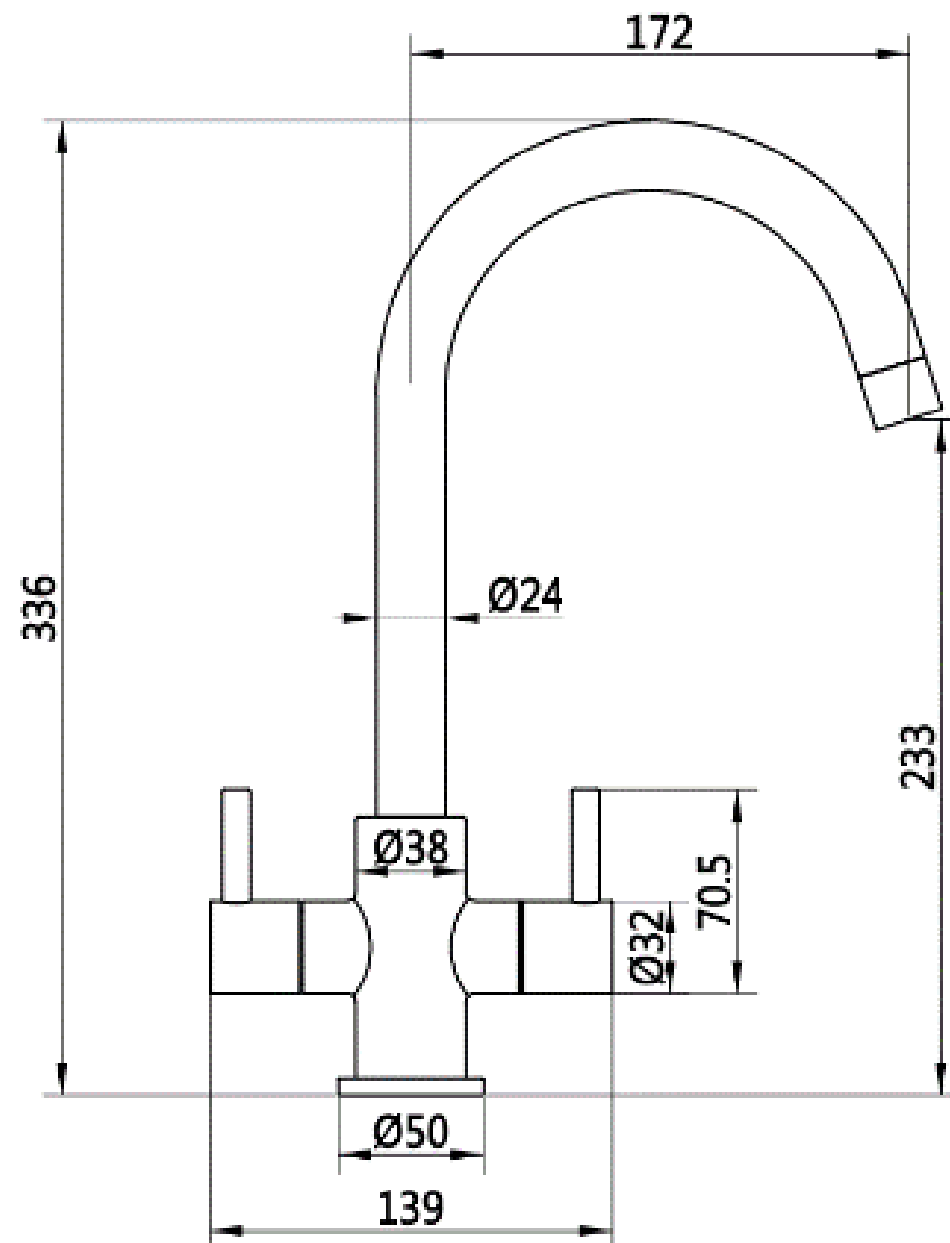

Product Data Sheet

Prima Code	BPR2207
Description	Staten Dual Mixer Tap
Colour	Black
Material	Chrome
Minimum Pressure	0.1 bar
Maximum Pressure	12 Bar
Spout Type	Swivel
Operation	Quarter turn
Spout Reach(mm)	172
Spout Height (mm)	233
Product Height (mm)	336
Base/Handle Width (mm)	139
Base Diameter (mm)	50
Tap Hole requirement (mm)	30
Guarantee	5 years, 3 Valves, 1 serviceable parts
WRAS approved (/certificate)	Approved