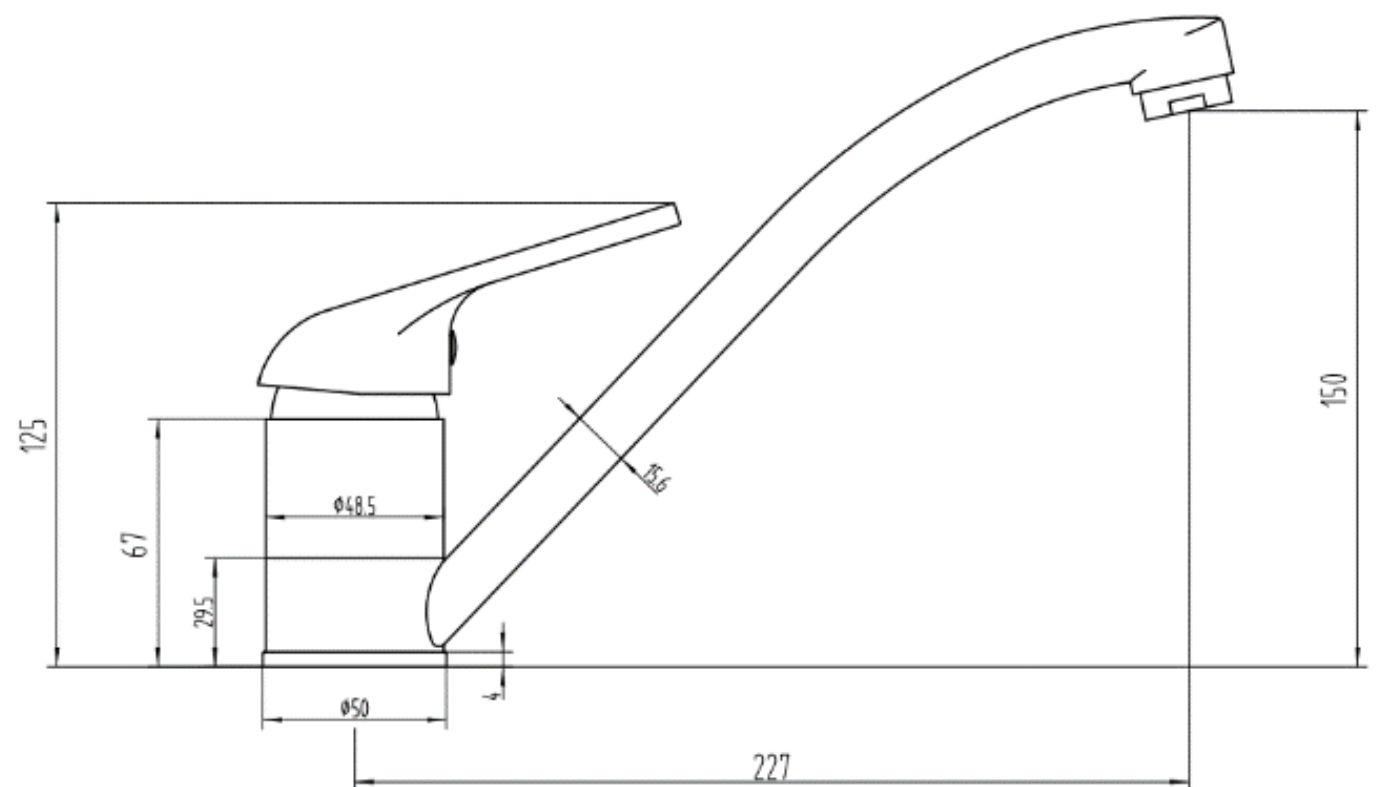

Product Data Sheet

Prima Code	BPR1065
Description	Single Lever Mixer Tap
Colour	Black
Material	Chrome
Minimum Pressure	0.1 bar
Maximum Pressure	12 Bar
Spout Type	Swivel
Operation	Single lever
Spout Reach(mm)	227
Spout Height (mm)	150
Product Height (mm)	174
Base/Handle Width (mm)	51
Base Diameter (mm)	51
Tap Hole requirement (mm)	30
Guarantee	5 years, 3 Valves, 1 serviceable parts
WRAS approved (/certificate)	Approved