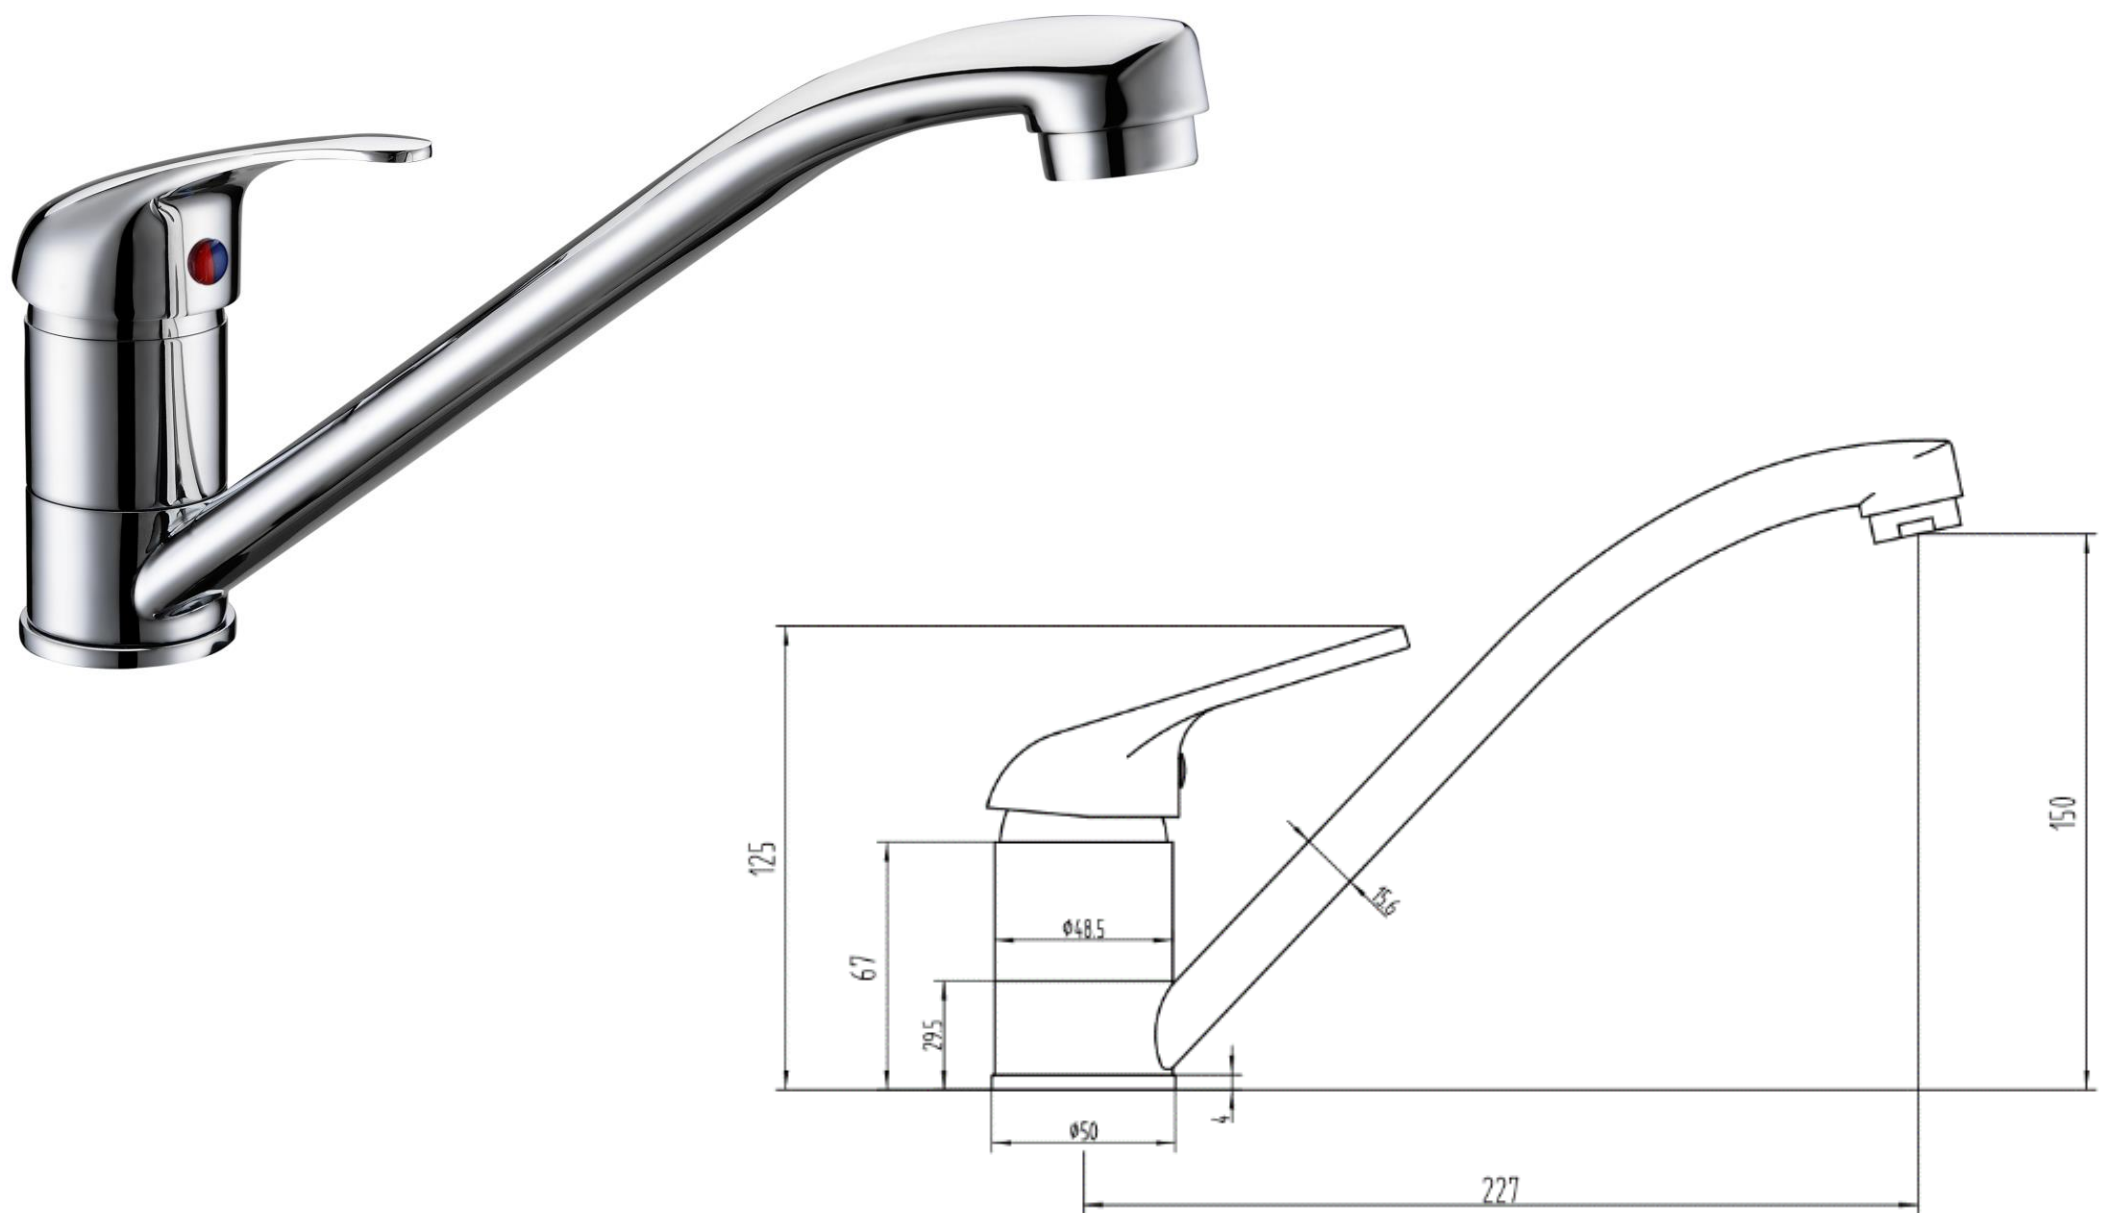

Product Data Sheet

Prima Code	BPR1064
Description	Single Lever Mixer Tap
Colour	Chrome
Material	Chrome
Minimum Pressure	0.1 bar
Maximum Pressure	12 Bar
Spout Type	Swivel
Operation	Single lever
Spout Reach(mm)	227
Spout Height (mm)	150
Product Height (mm)	174
Base/Handle Width (mm)	51
Base Diameter (mm)	51
Tap Hole requirement (mm)	30
Guarantee	5 years, 3 Valves, 1 serviceable parts
WRAS approved (/certificate)	Approved