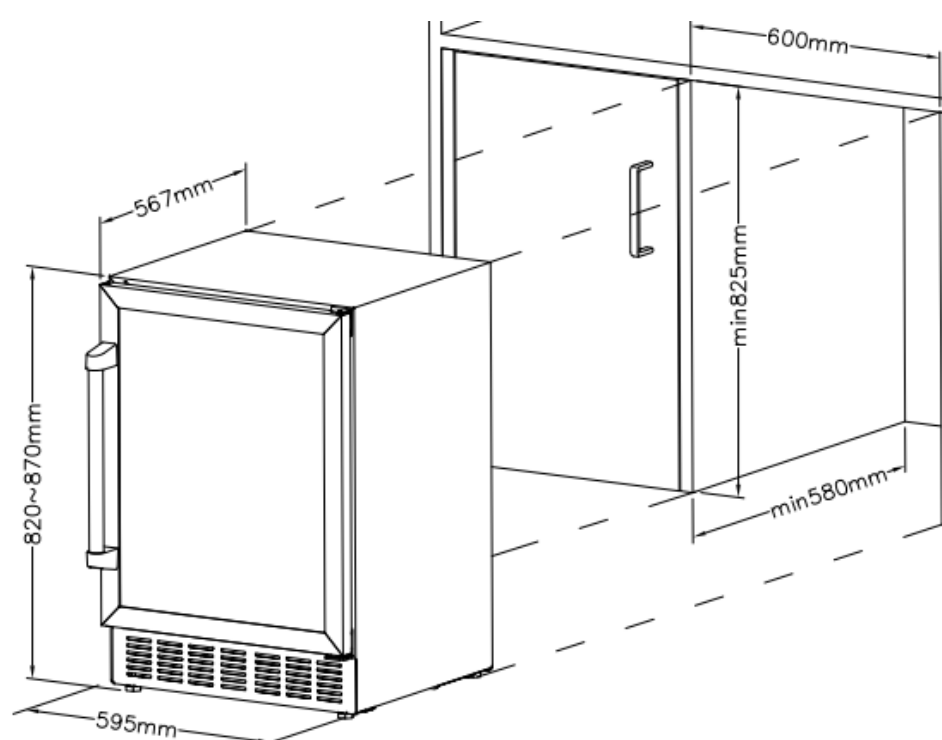

# Product Data Sheet

**prima**<sup>+</sup>  
The Smarter Choice™

Prima Code	PRWC406
Description	60cm Wine Cooler
Colour	Stainless Steel
EAN Code	5054913504242
Bottle capacity	44 Bordeaux Bottles
Features	Reversible door
	Digital temperature display
	Adjustable thermostat
	°C or °F display option
	Temperature warning alarm
	Exterior stainless steel handle
	Internal light
	Auto defrost
	Replaceable door gaskets
Door	Reversible S/steel framed glass
Legs	Adjustable front & rear
Shelves	4 x Wooden
Gross capacity	130L
Net capacity	127L
Maximum noise level	39dB(A)
Temperature range	5-20°C
Connection rating (W)	70
Current (A)	0.6
Power supply	13A
Refrigerant type	R600a
Connection	UK Plug
Product Height (mm)	820 (extends to 870)
Product Width (mm)	595
Product Depth (mm)	567
Guarantee	5 Year parts & 2 year labour