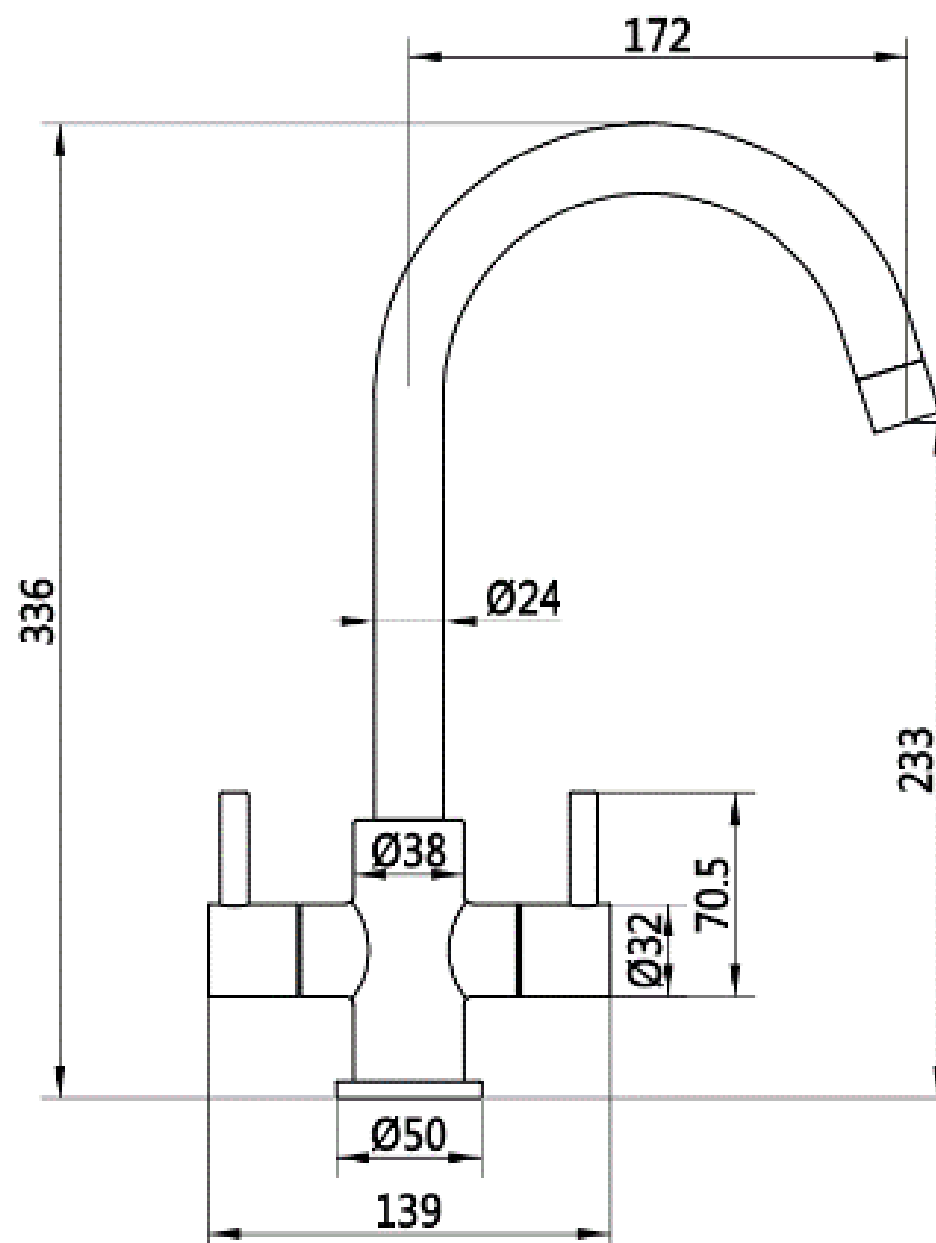

# Product Data Sheet

Prima Code	BPR2206
Description	Staten Dual Mixer Tap
Colour	Brushed Finish
Material	Chrome
Minimum Pressure	0.1 bar
Maximum Pressure	12 Bar
Spout Type	Swivel
Operation	Quarter turn
Spout Reach(mm)	172
Spout Height (mm)	233
Product Height (mm)	336
Base/Handle Width (mm)	139
Base Diameter (mm)	50
Tap Hole requirement (mm)	30
Guarantee	5 years, 3 Valves, 1 serviceable parts
WRAS approved (/certificate)	Approved