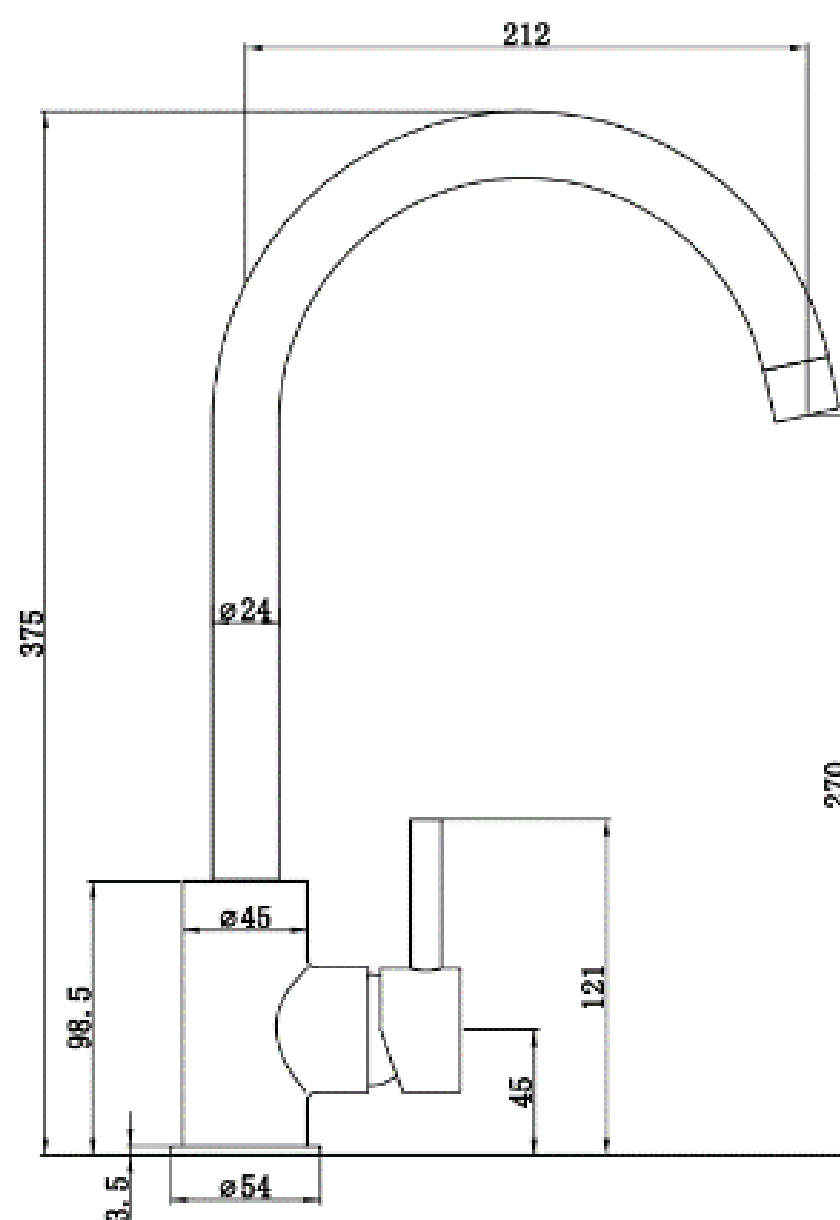

Product Data Sheet

Prima Code	BPR2054
Description	Soho Swan Neck Mixer Tap
Colour	Chrome
Material	Chrome
Minimum Pressure	0.1 bar
Maximum Pressure	12 Bar
Spout Type	Swivel
Operation	Single lever
Spout Reach(mm)	212
Spout Height (mm)	270
Product Height (mm)	375
Base/Handle Width (mm)	134
Base Diameter (mm)	45
Tap Hole requirement (mm)	30
Guarantee	5 years, 3 Valves, 1 serviceable parts
WRAS approved (/certificate)	Approved