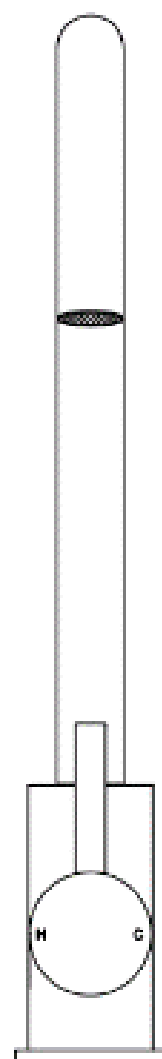

Product Data Sheet

Prima Code	BPR2054
Description	Soho Swan Neck Mixer Tap
Colour	Chrome
Material	Chrome
Minimum Pressure	0.1 bar
Maximum Pressure	12 Bar
Spout Type	Swivel
Operation	Single lever
Spout Reach(mm)	212
Spout Height (mm)	270
Product Height (mm)	375
Base/Handle Width (mm)	134
Base Diameter (mm)	45
Tap Hole requirement (mm)	30
Guarantee	5 years, 3 Valves, 1 serviceable parts
WRAS approved (/certificate)	Approved